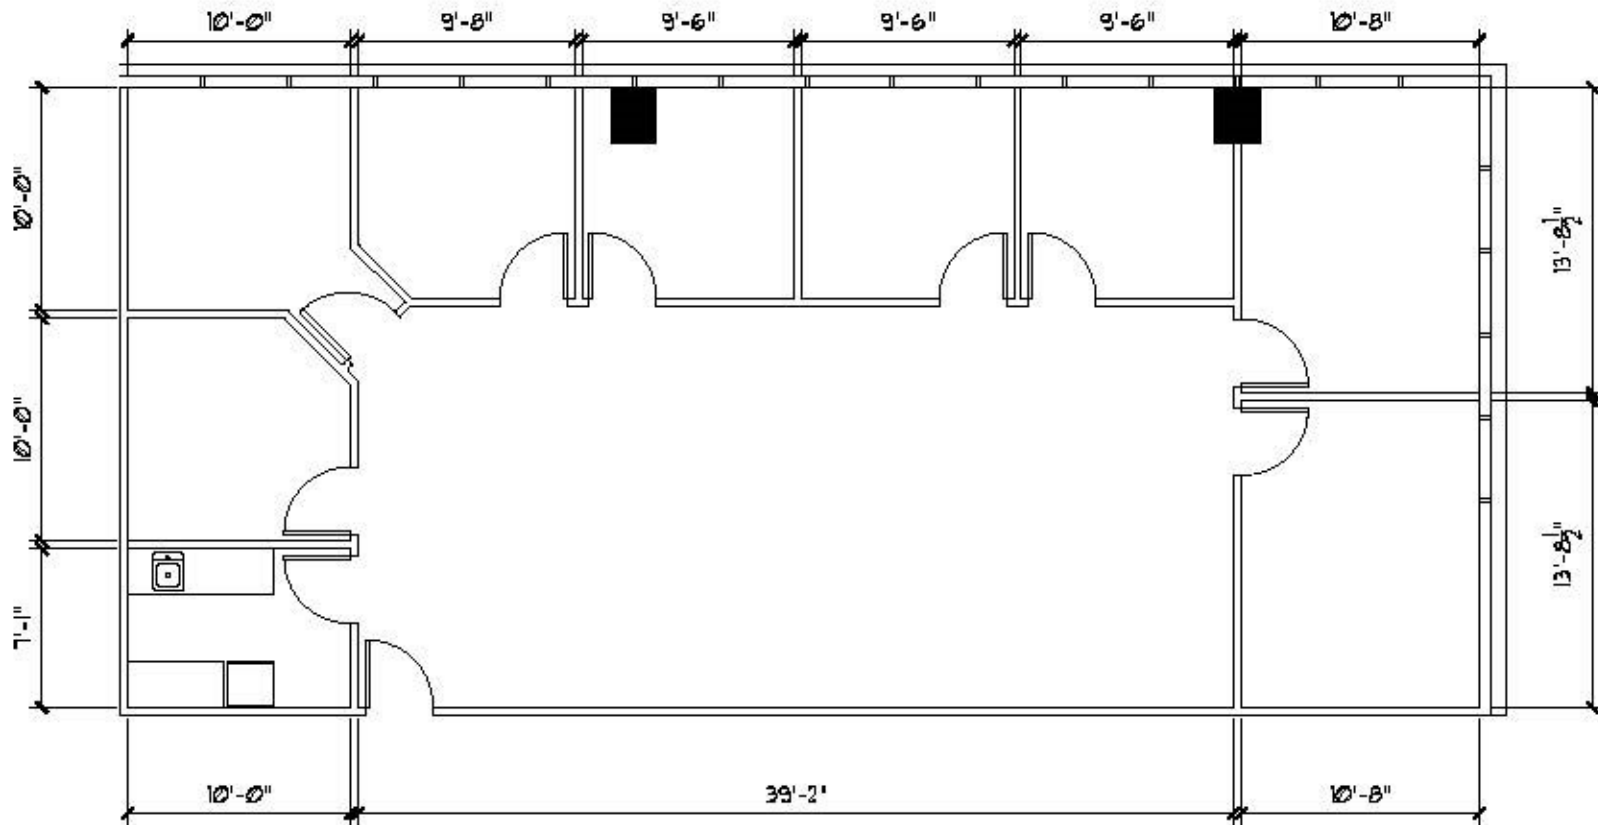

Major Plaza One

5728 Major Boulevard, Orlando, Florida 32819

Suite 300 - 1,957 RSF

EMERSON

INTERNATIONAL, INC.

Member of the Emerson Group

Kenneth Koch
Director of Leasing
407.834.9560
kkoch@emerson-us.com
www.emerson-us.com