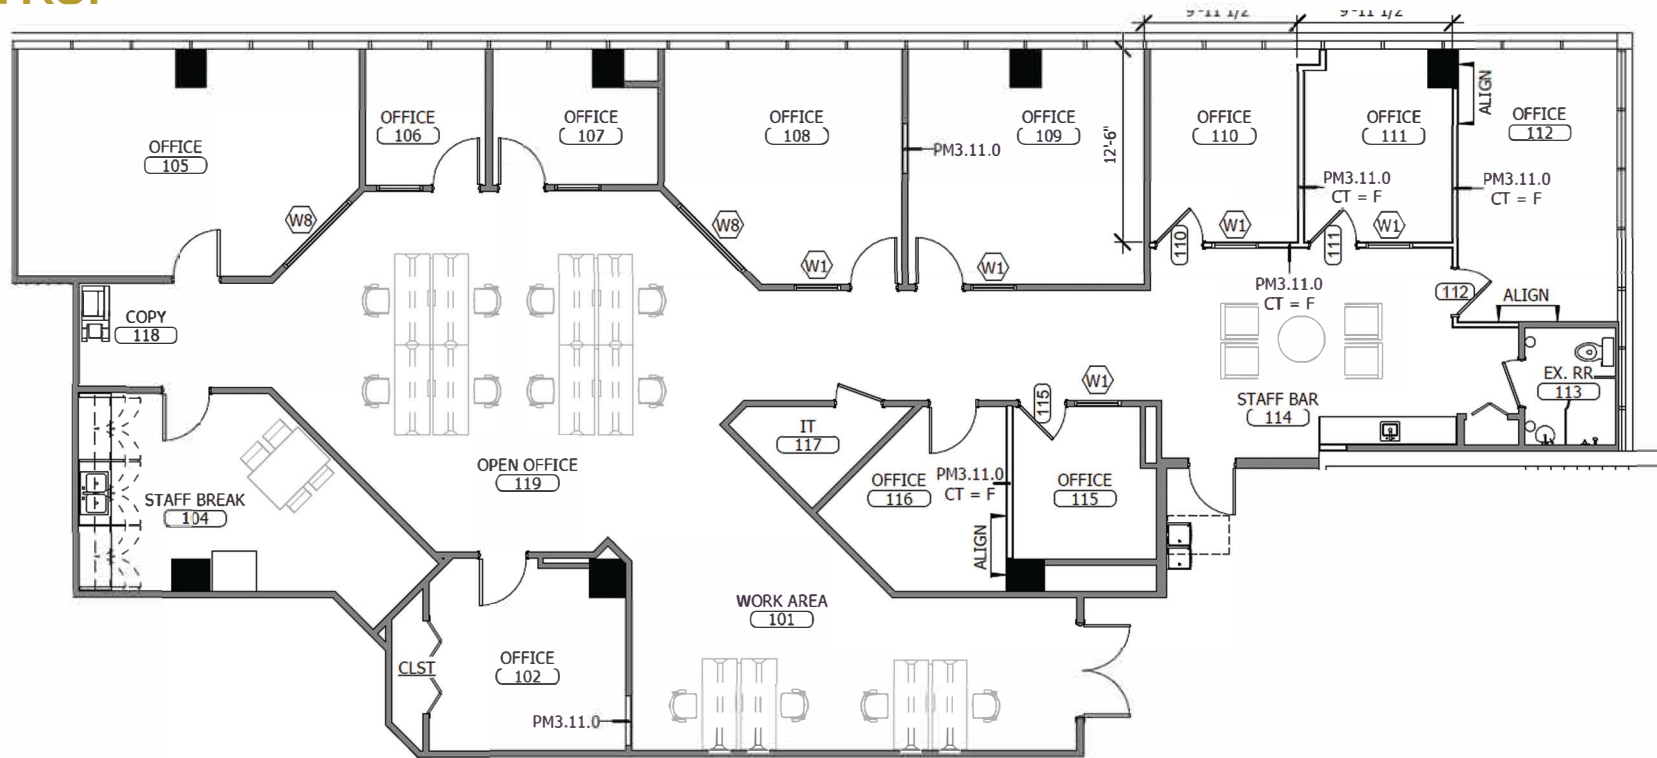

# Major Plaza One

5728 Major Boulevard, Orlando, Florida 32819

**SUITE 601**  
**4,261 RSF**