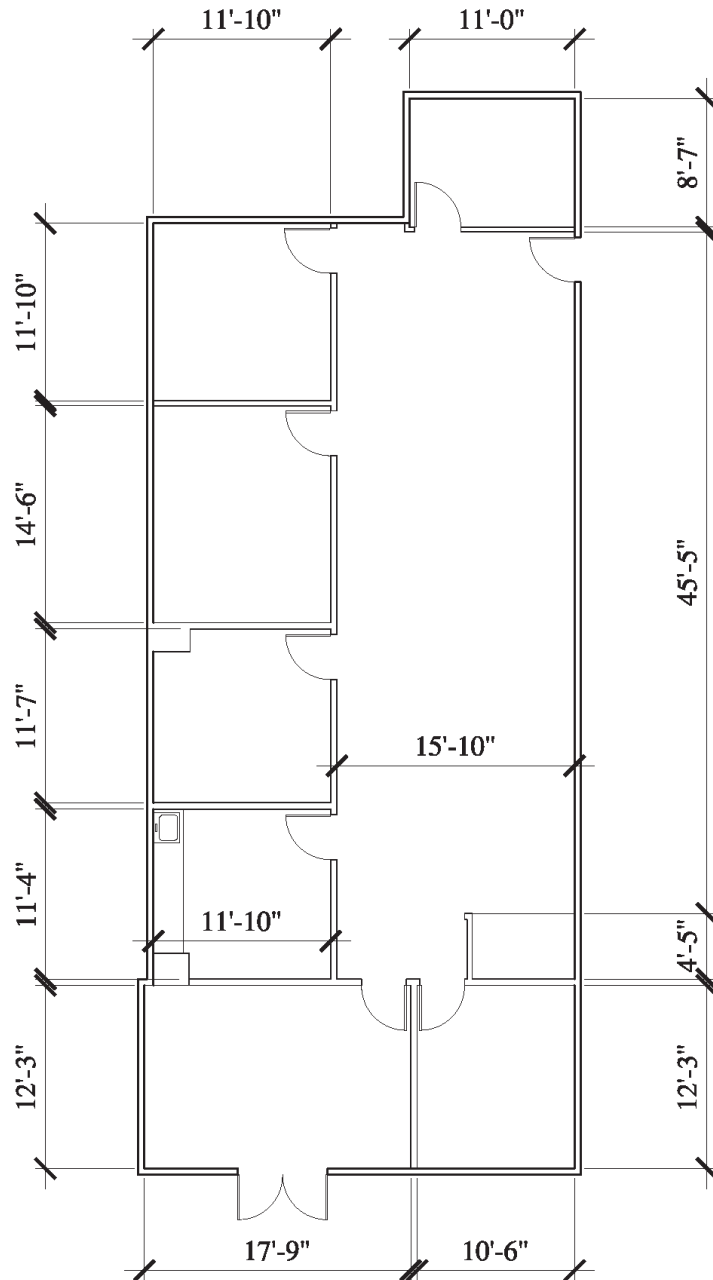

# Major Plaza One

5728 Major Boulevard, Orlando, Florida 32819

Suite 500 - 2,190 RSF