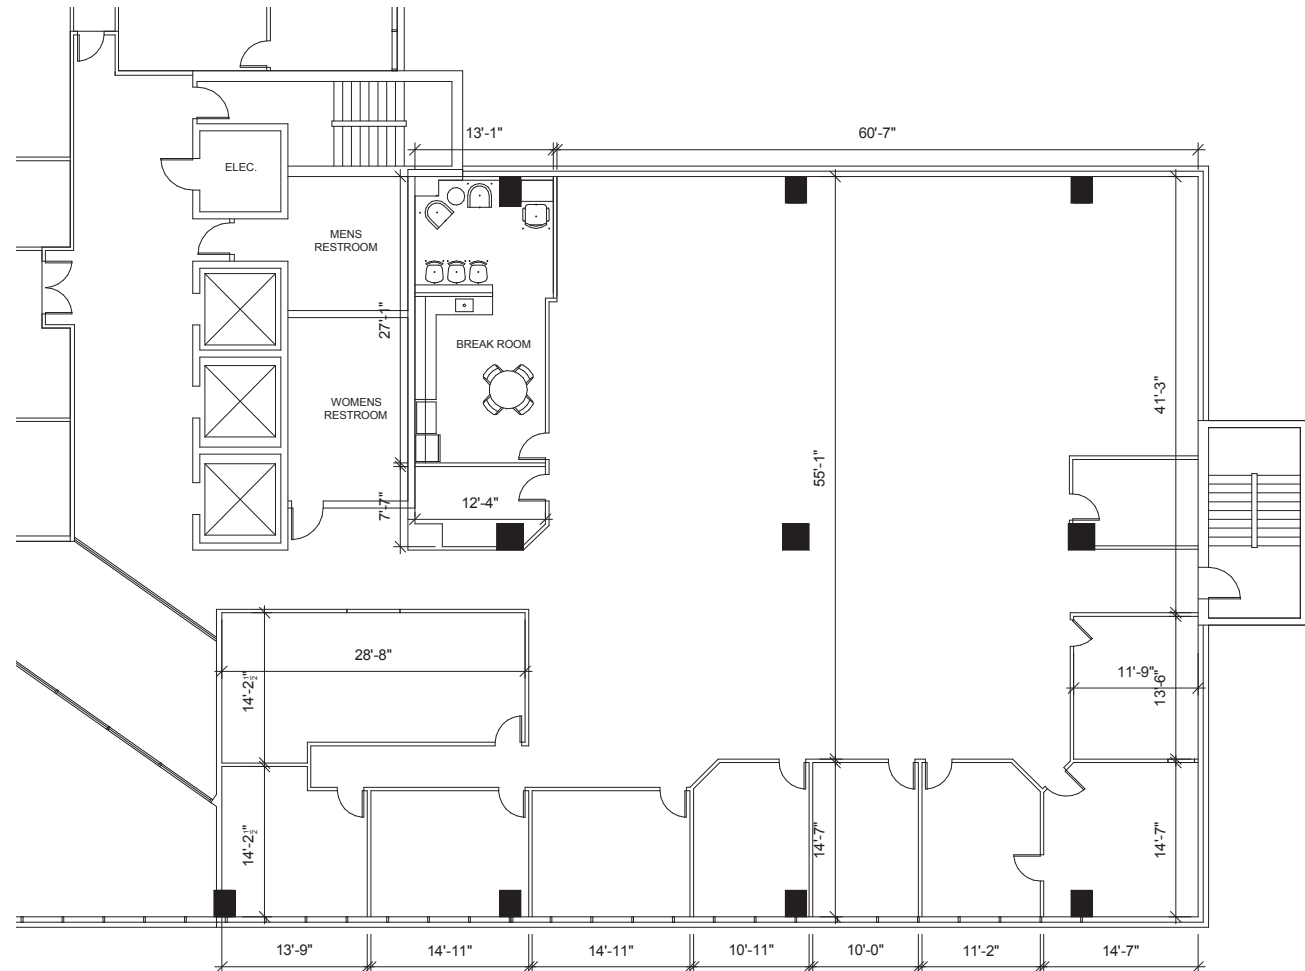

# Major Plaza One

5728 Major Boulevard, Orlando, Florida 32819

Suite 200 - 6,692 RSF

**EMERSON**  
INTERNATIONAL, INC.

**Kenneth Koch**  
Director of Leasing  
407.834.9560  
kkoch@emerson-us.com  
www.emerson-us.com