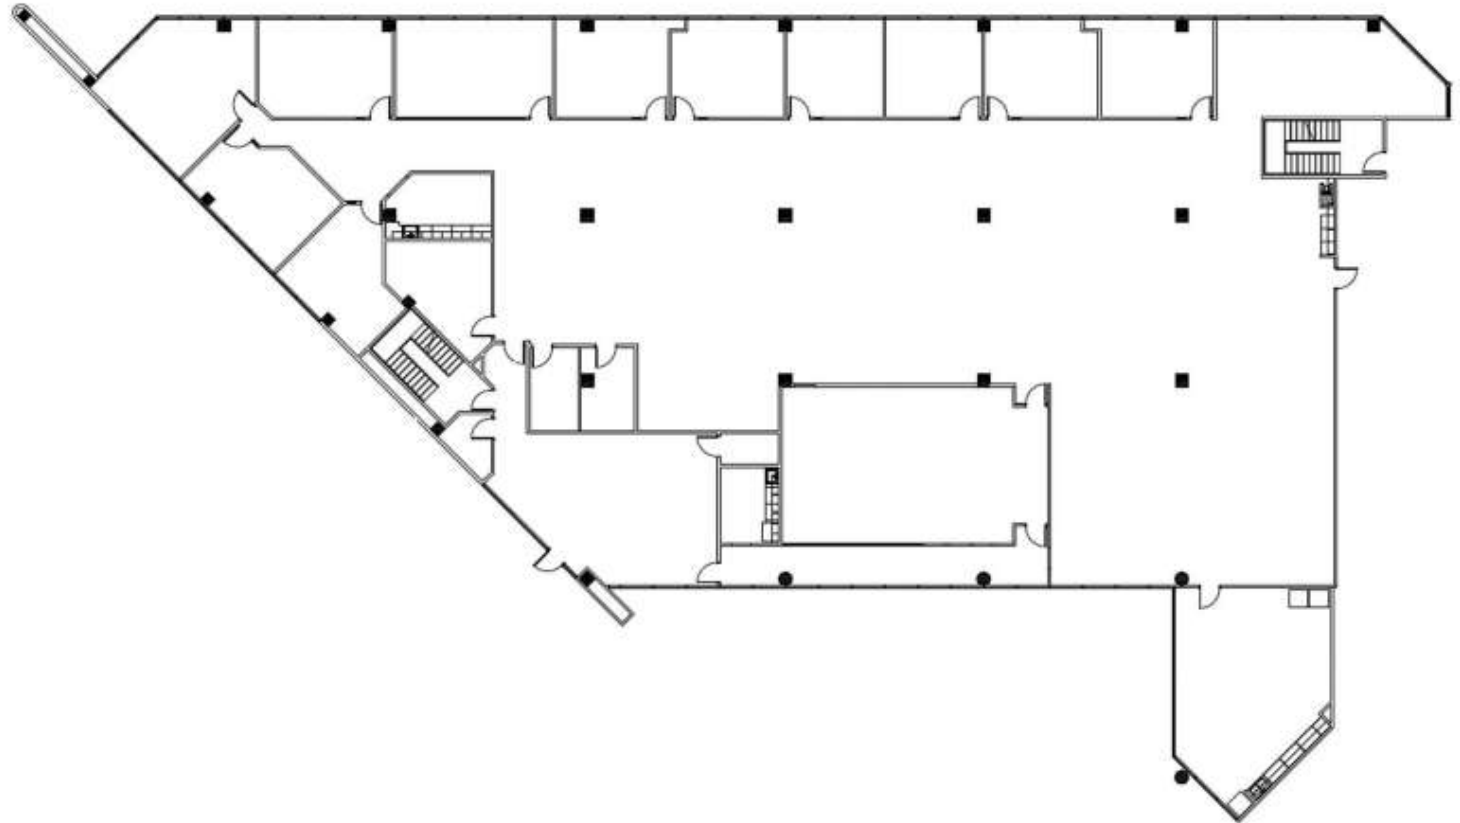

2600 Maitland Center

2600 Maitland Center Parkway, Maitland, Florida 32751

Suite 300 - 15,888 SF

EMERSON
INTERNATIONAL, INC.
Member of the Emerson Group

Kenneth Koch
Director of Leasing
407.834.9560
kkoch@emerson-us.com
www.emerson-us.com