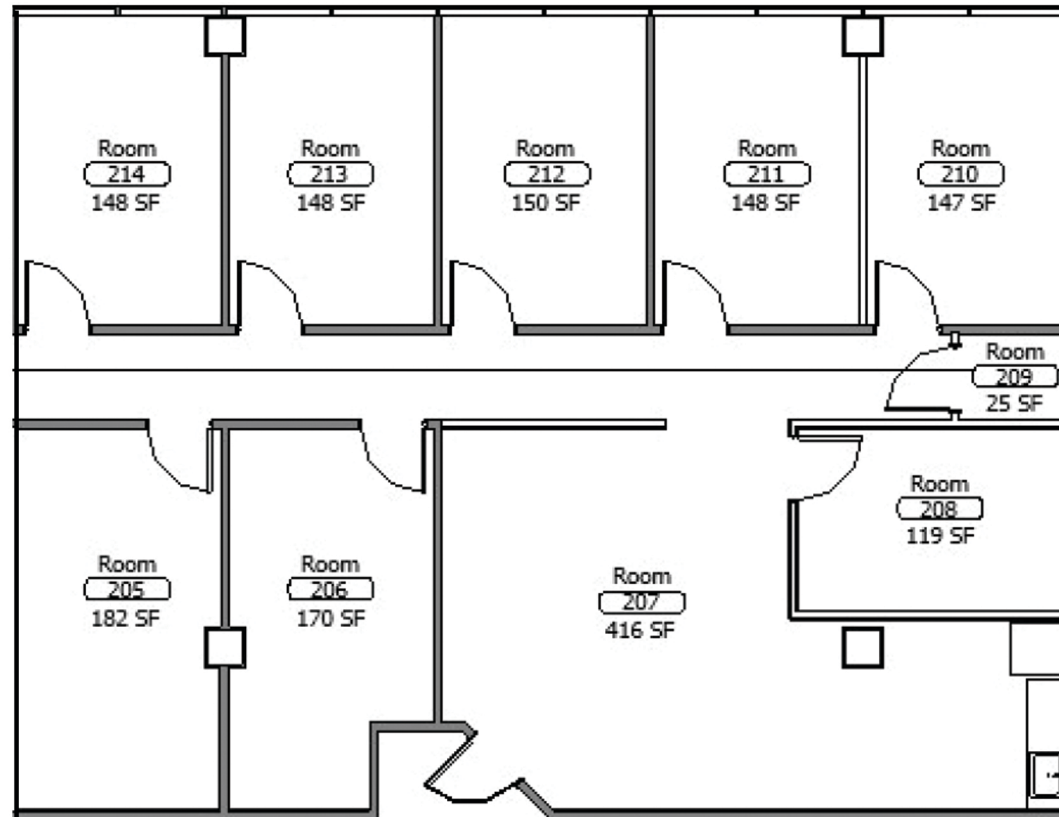

2600 Maitland Center

2600 Maitland Center Parkway, Maitland, Florida 32751

Suite 265 - 2,117 RSF

EMERSON
INTERNATIONAL, INC.
Member of the Emerson Group

Kenneth Koch
Director of Leasing
407.834.9560
kkoch@emerson-us.com
www.emerson-us.com