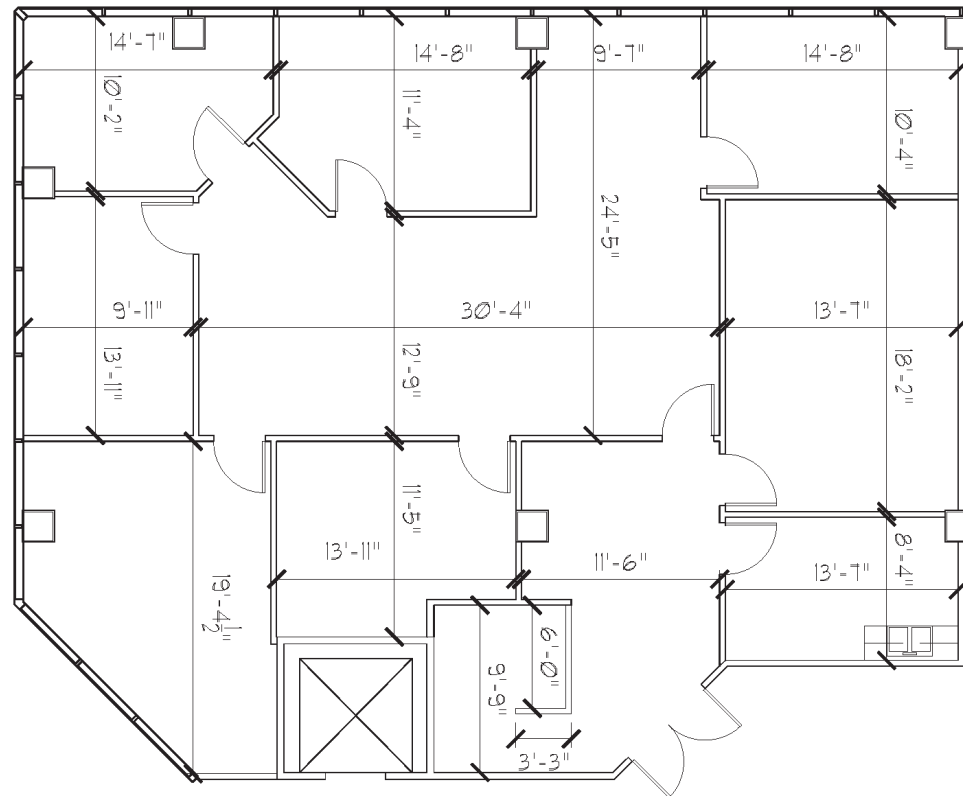

2600 Maitland Center

2600 Maitland Center Parkway, Maitland, Florida 32751

Suite 330 - 2,598 RSF

EMERSON

INTERNATIONAL, INC.

Member of the Emerson Group

Kenneth Koch
Director of Leasing
407.834.9560
kkoch@emerson-us.com
www.emerson-us.com