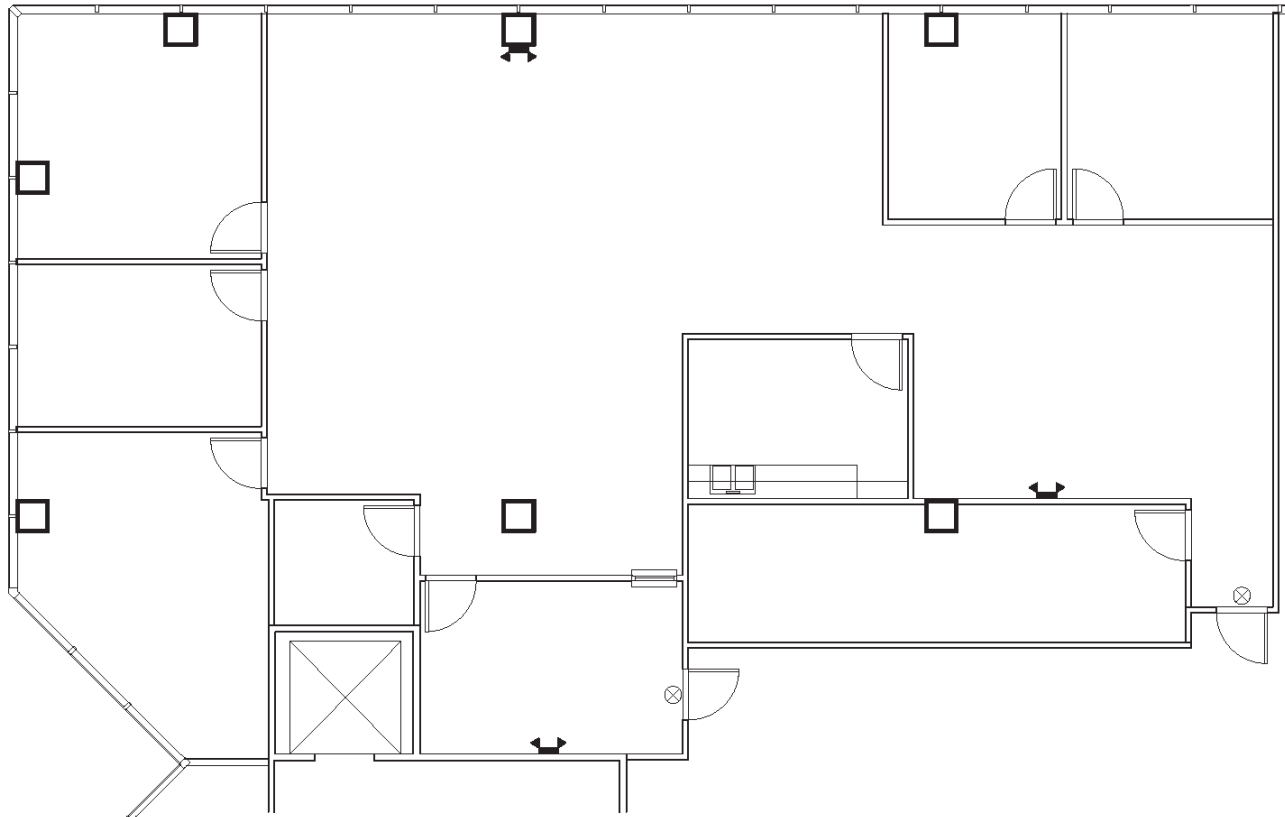

2600 Maitland Center

2600 Maitland Center Parkway, Maitland, Florida 32751

Suite 275 - 3,464 RSF

EMERSON

INTERNATIONAL, INC.

Member of the Emerson Group

Kenneth Koch
Director of Leasing
407.834.9560
kkoch@emerson-us.com
www.emerson-us.com