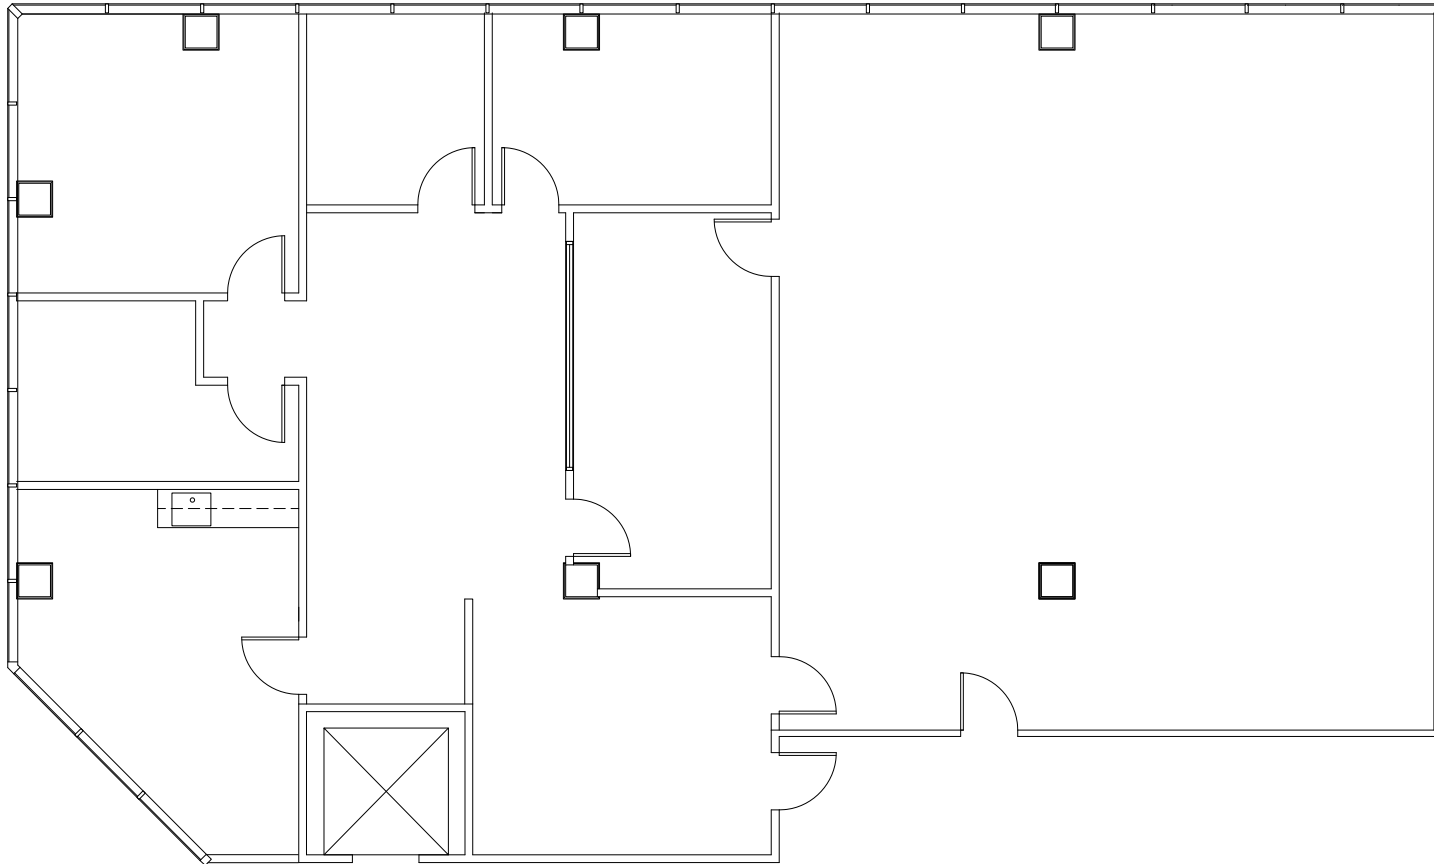

2600 Maitland Center

2600 Maitland Center Parkway, Maitland, Florida 32751

Suite 230 - 3,445 RSF

EMERSON

INTERNATIONAL, INC.

Member of the Emerson Group

Kenneth Koch
Director of Leasing
407.834.9560
kkoch@emerson-us.com
www.emerson-us.com