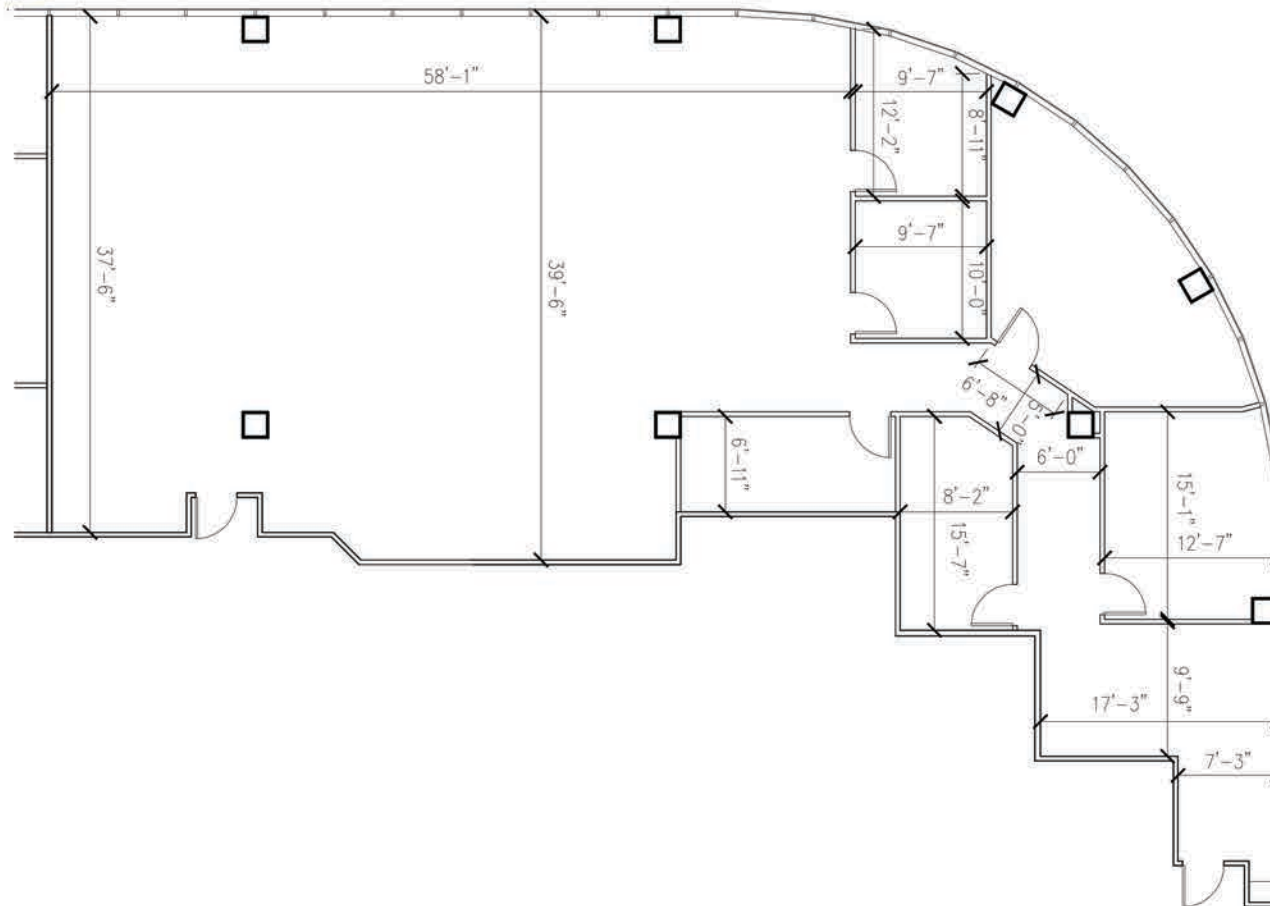

2600 Maitland Center

2600 Maitland Center Parkway, Maitland, Florida 32751

Suite 145 - 4,094 RSF

EMERSON

INTERNATIONAL, INC.

Member of the Emerson Group

Kenneth Koch
Director of Leasing
407.834.9560
kkoch@emerson-us.com
www.emerson-us.com