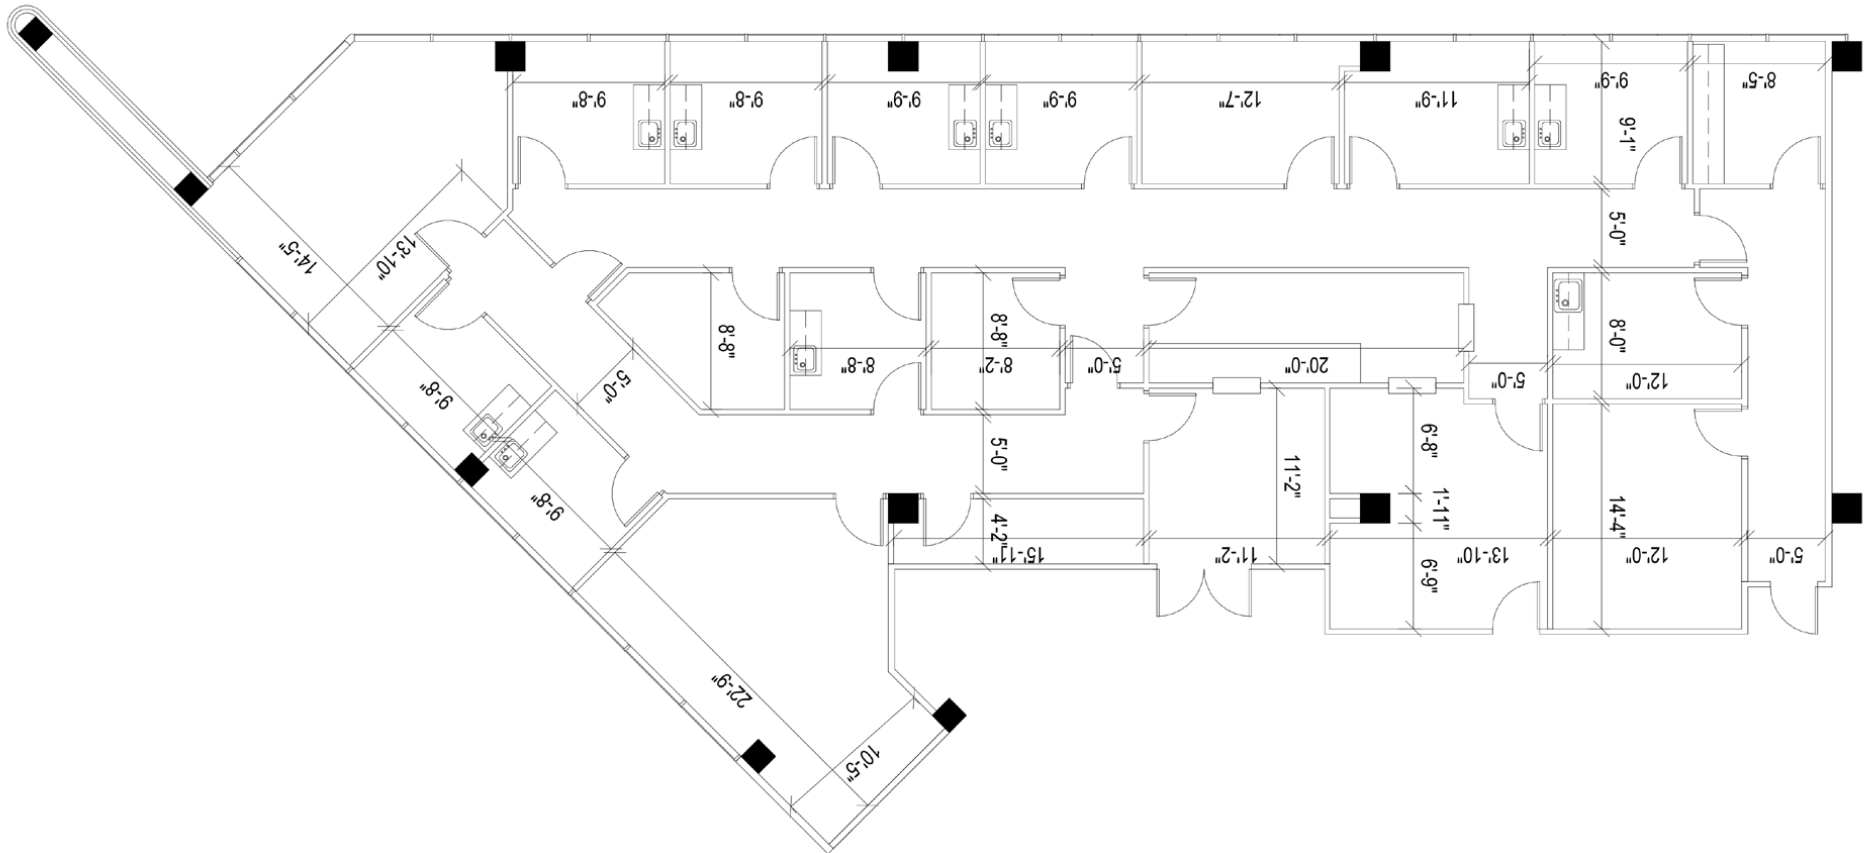

2600 Maitland Center

2600 Maitland Center Parkway, Maitland, Florida 32751

Suite 105 - 4,090 RSF

EMERSON
INTERNATIONAL, INC.
Member of the Emerson Group

Kenneth Koch
Director of Leasing
407.834.9560
kkoch@emerson-us.com
www.emerson-us.com