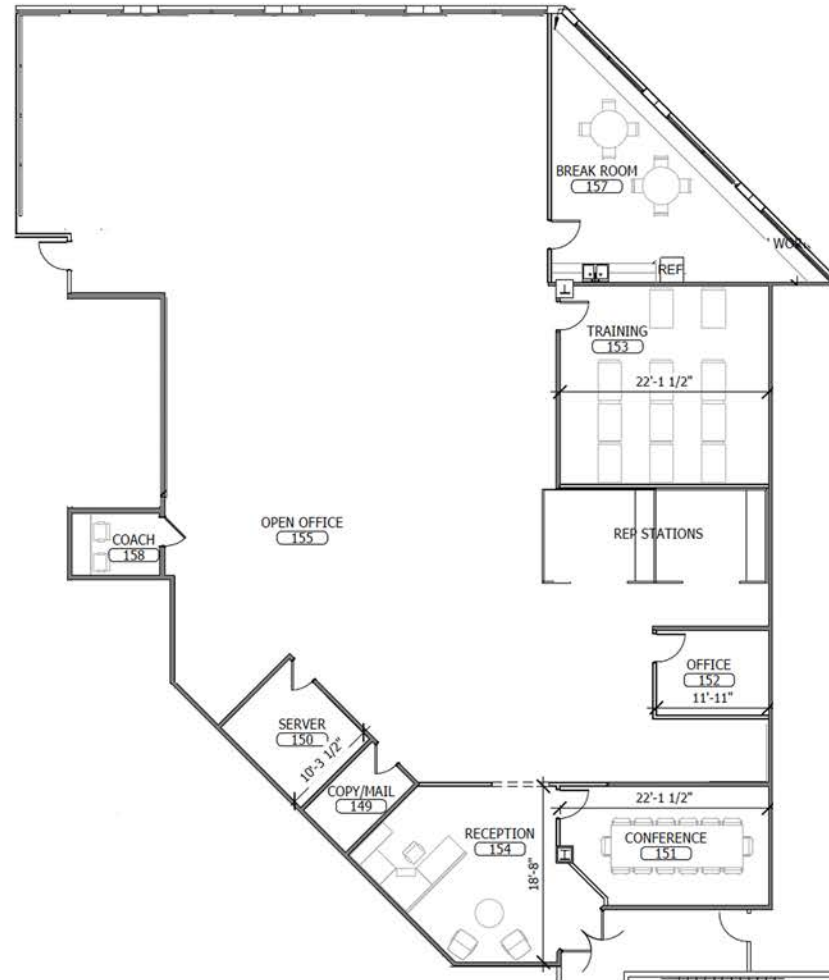

# CenterPointe Two

220 E. Central Parkway, Altamonte Springs, Florida 32701

**Suite 2050**  
**7,084 RSF**

**EMERSON**  
INTERNATIONAL, INC.

**Kenneth Koch**  
Director of Leasing  
407.834.9560  
kkoch@emerson-us.com  
www.emerson-us.com