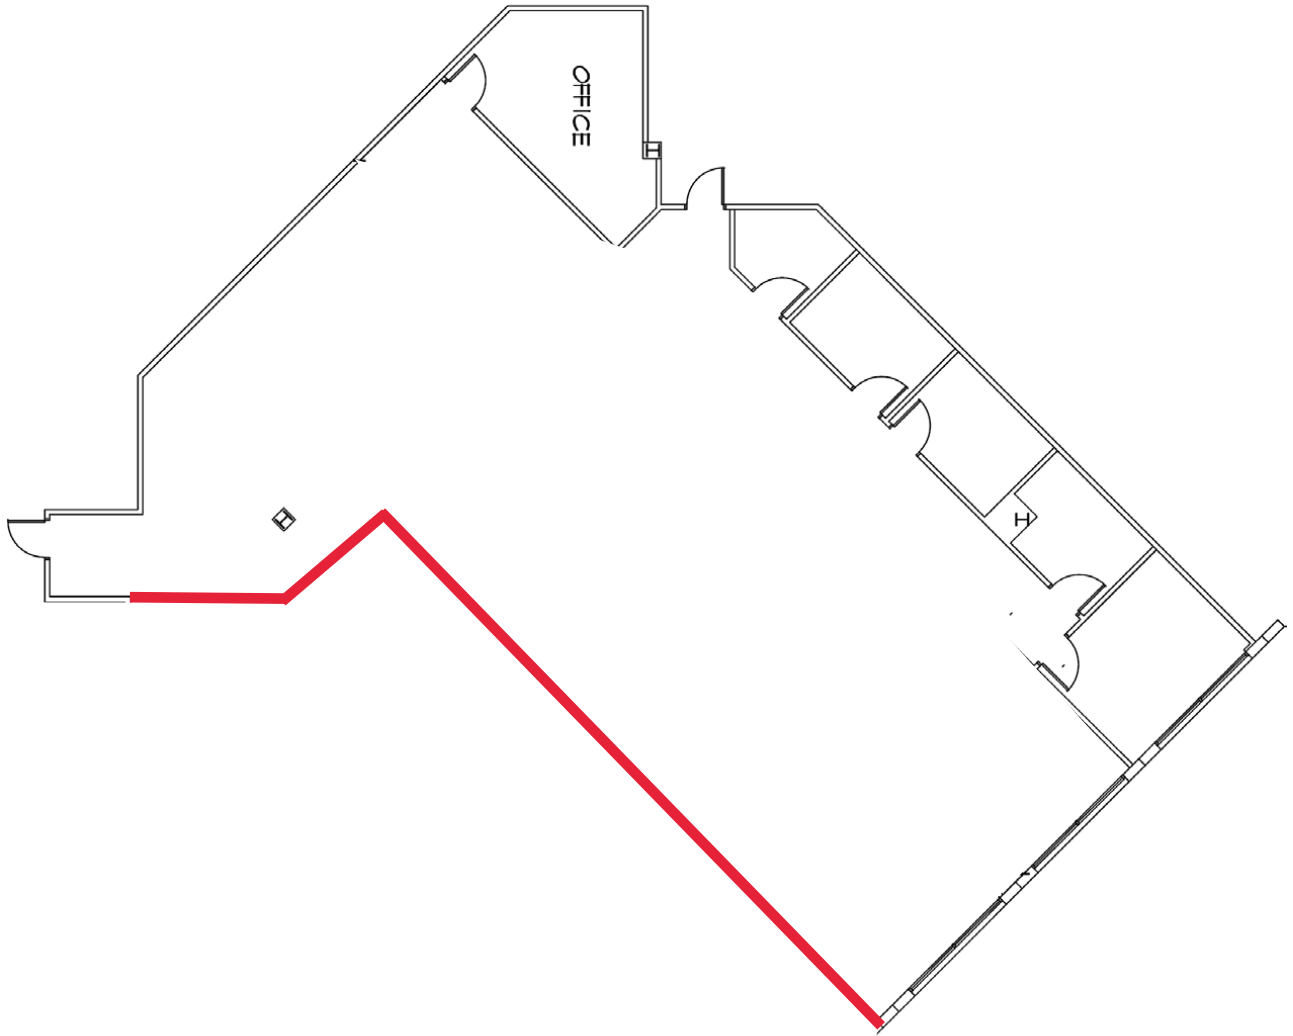

CenterPointe Two

220 E. Central Parkway, Altamonte Springs, Florida 32701

Suite 3050 -3,878 RSF

EMERSON

INTERNATIONAL, INC.

Member of the Emerson Group

Kenneth Koch

Director of Leasing