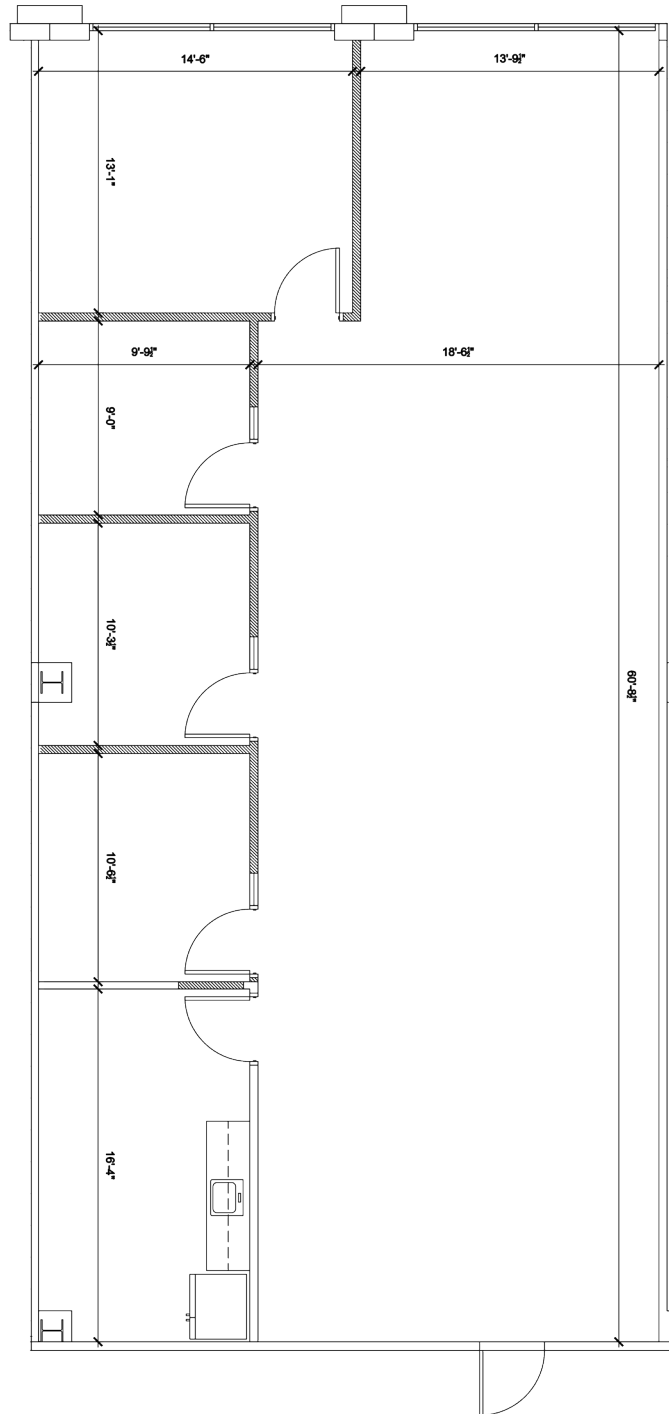

CenterPointe Two

220 E. Central Parkway, Altamonte Springs, Florida 32701

Suite 3020 - 2,043 RSF

EMERSON
INTERNATIONAL, INC.
Member of the Emerson Group

Kenneth Koch
Director of Leasing
407.834.9560
kkoch@emerson-us.com
www.emerson-us.com