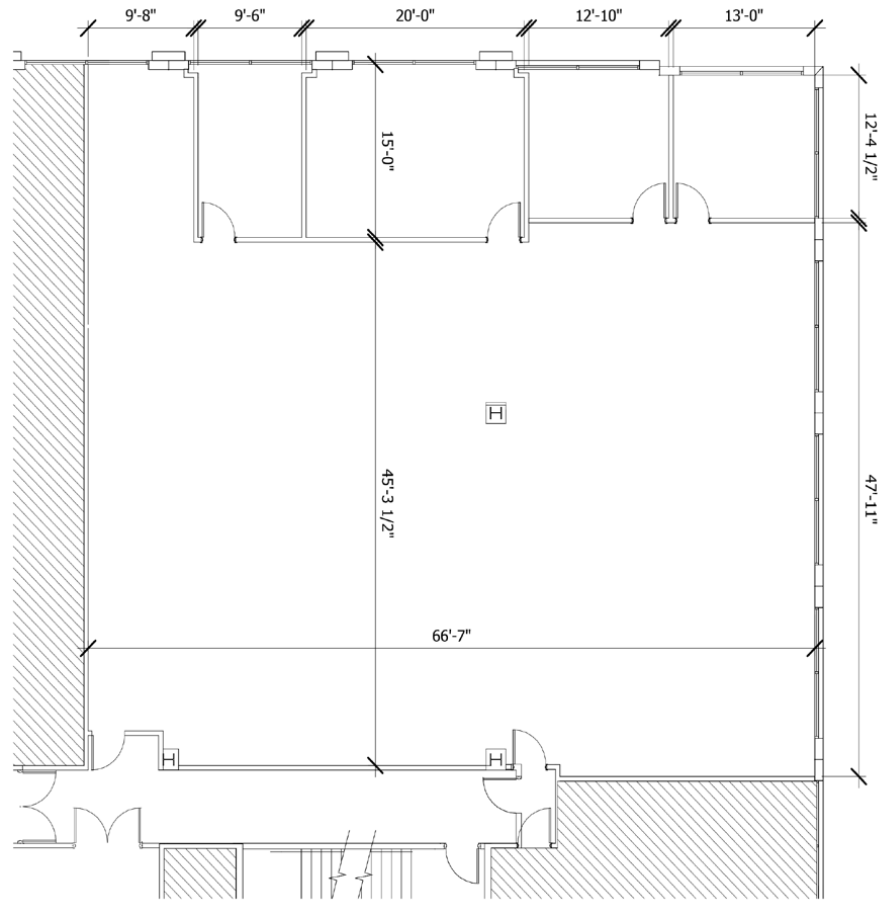

# CenterPointe Two

220 E. Central Parkway, Altamonte Springs, Florida 32701

Suite 2080 - 4,665 RSF

**EMERSON**  
INTERNATIONAL, INC.  
*Member of the Emerson Group*

**Kenneth Koch**  
Director of Leasing  
407.834.9560  
kkoch@emerson-us.com  
www.emerson-us.com