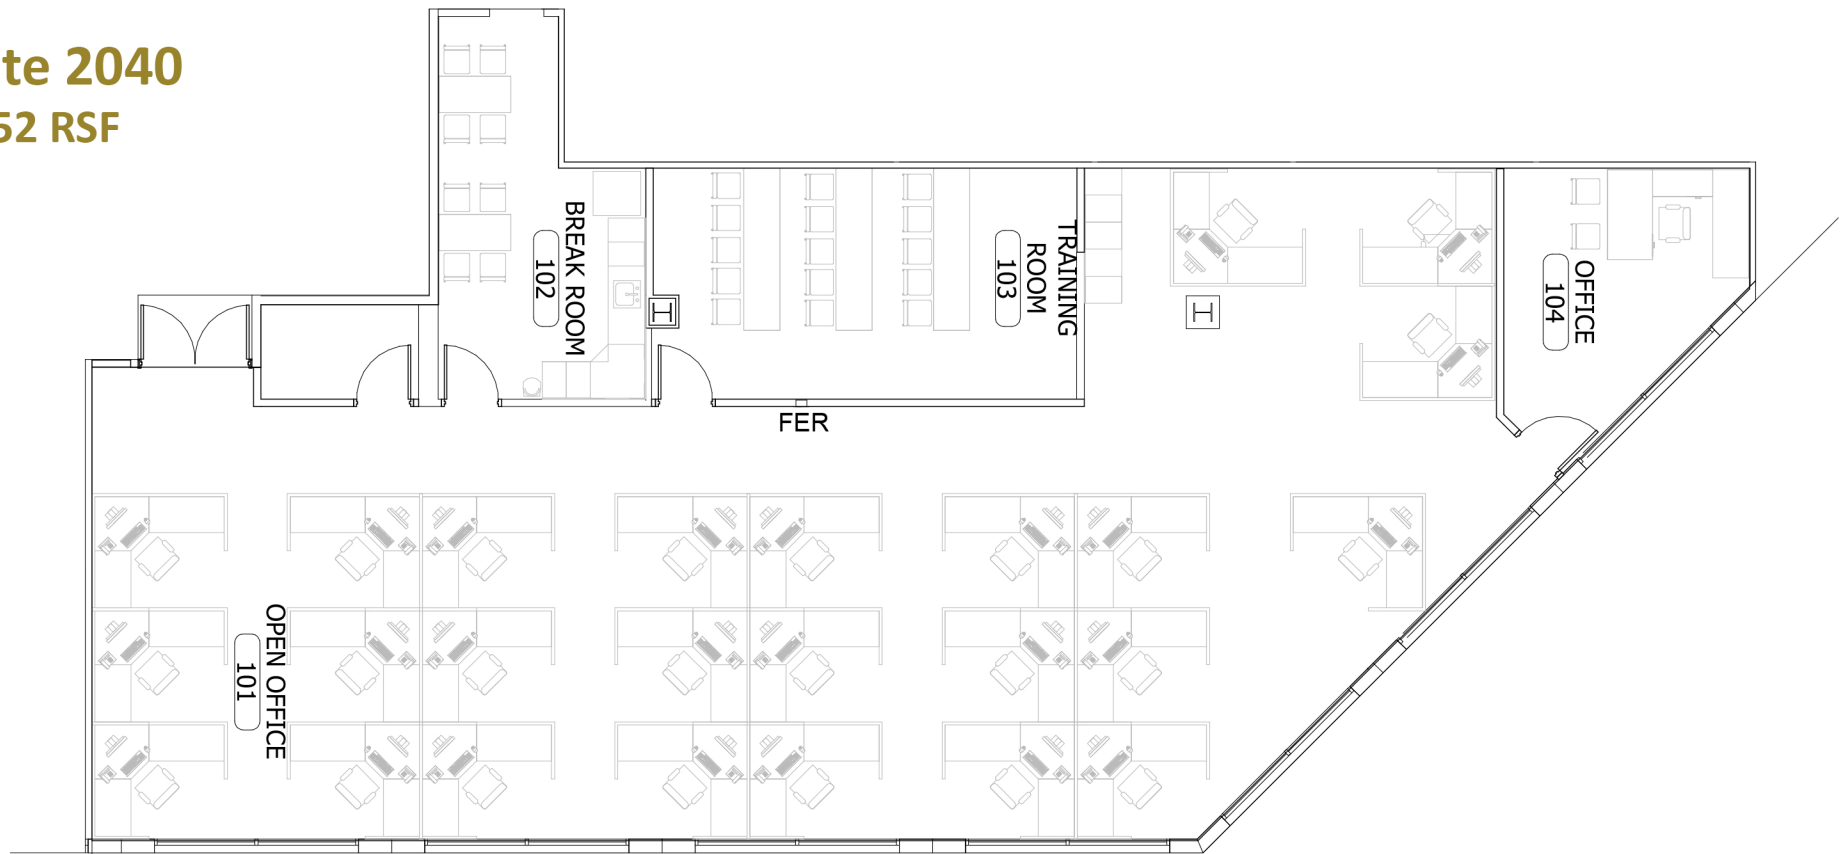

CenterPointe Two

220 E. Central Parkway, Altamonte Springs, Florida 32701

Suite 2040
3,252 RSF

EMERSON
INTERNATIONAL, INC.
Member of the Emerson Group

Kenneth Koch
Director of Leasing
407.834.9560
kkoch@emerson-us.com
www.emerson-us.com