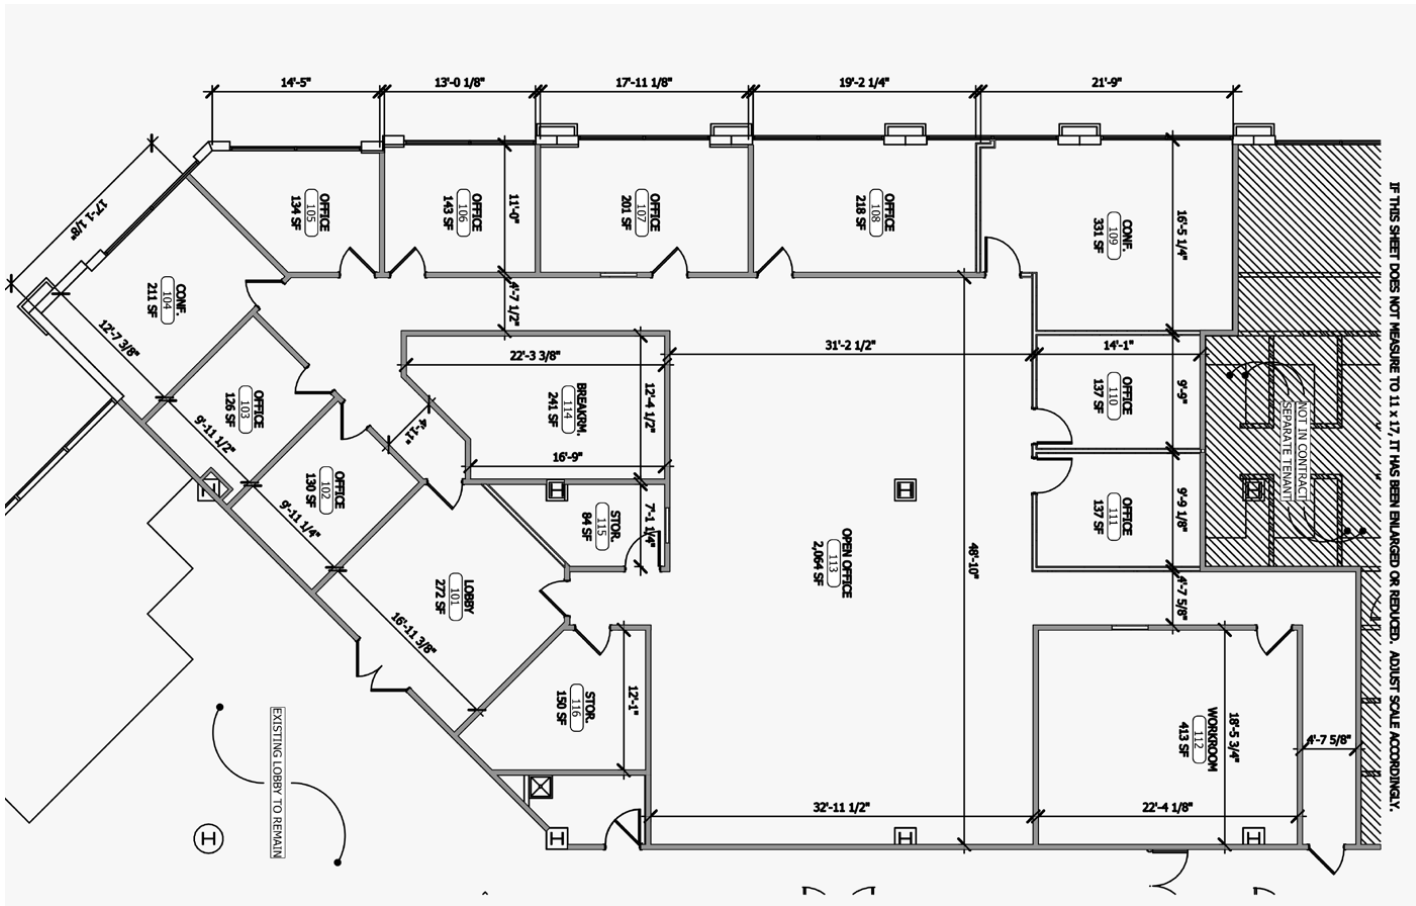

CenterPointe Two

220 E. Central Parkway, Altamonte Springs, Florida 32701

Suite 1010 - 5,607 RSF

EMERSON

INTERNATIONAL, INC.

Member of the Emerson Group

Kenneth Koch
Director of Leasing
407.834.9560
kkoch@emerson-us.com
www.emerson-us.com