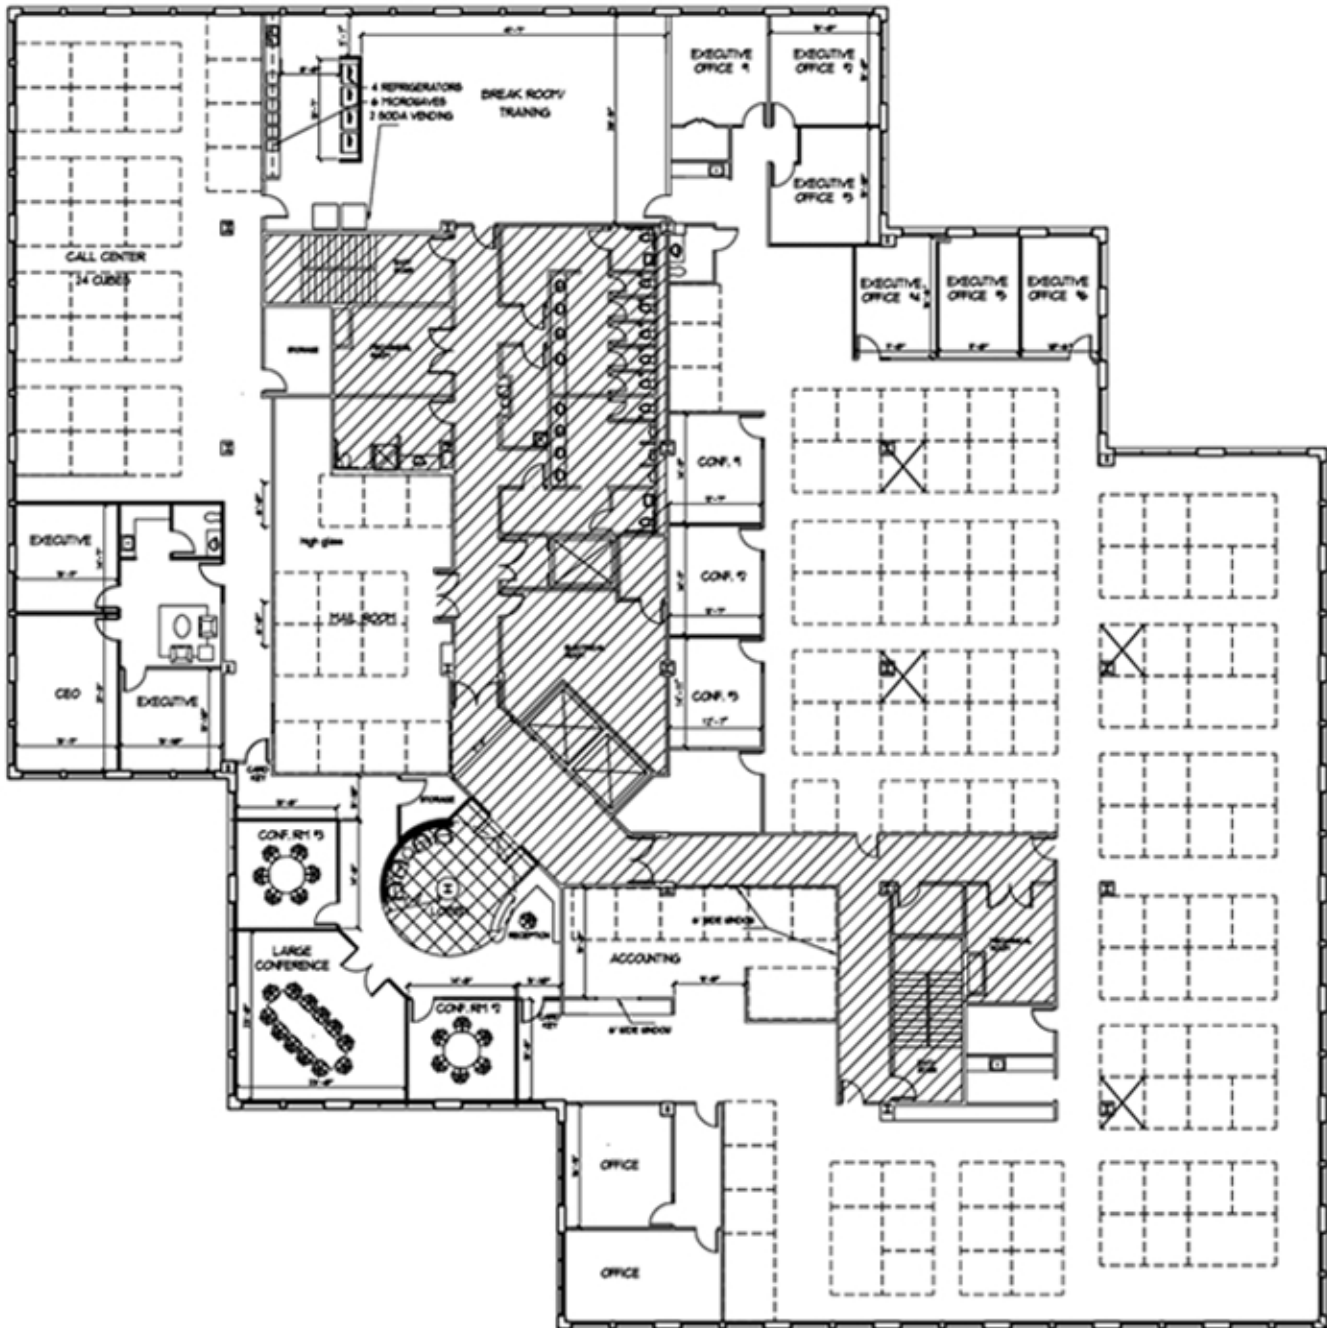

CenterPointe One

240 E. Central Parkway, Altamonte Springs, Florida 32701

Suite 4010 - 24,750 RSF

EMERSON
INTERNATIONAL, INC.
Member of the Emerson Group

Kenneth Koch
Director of Leasing
407.834.9560
kkoch@emerson-us.com
www.emerson-us.com