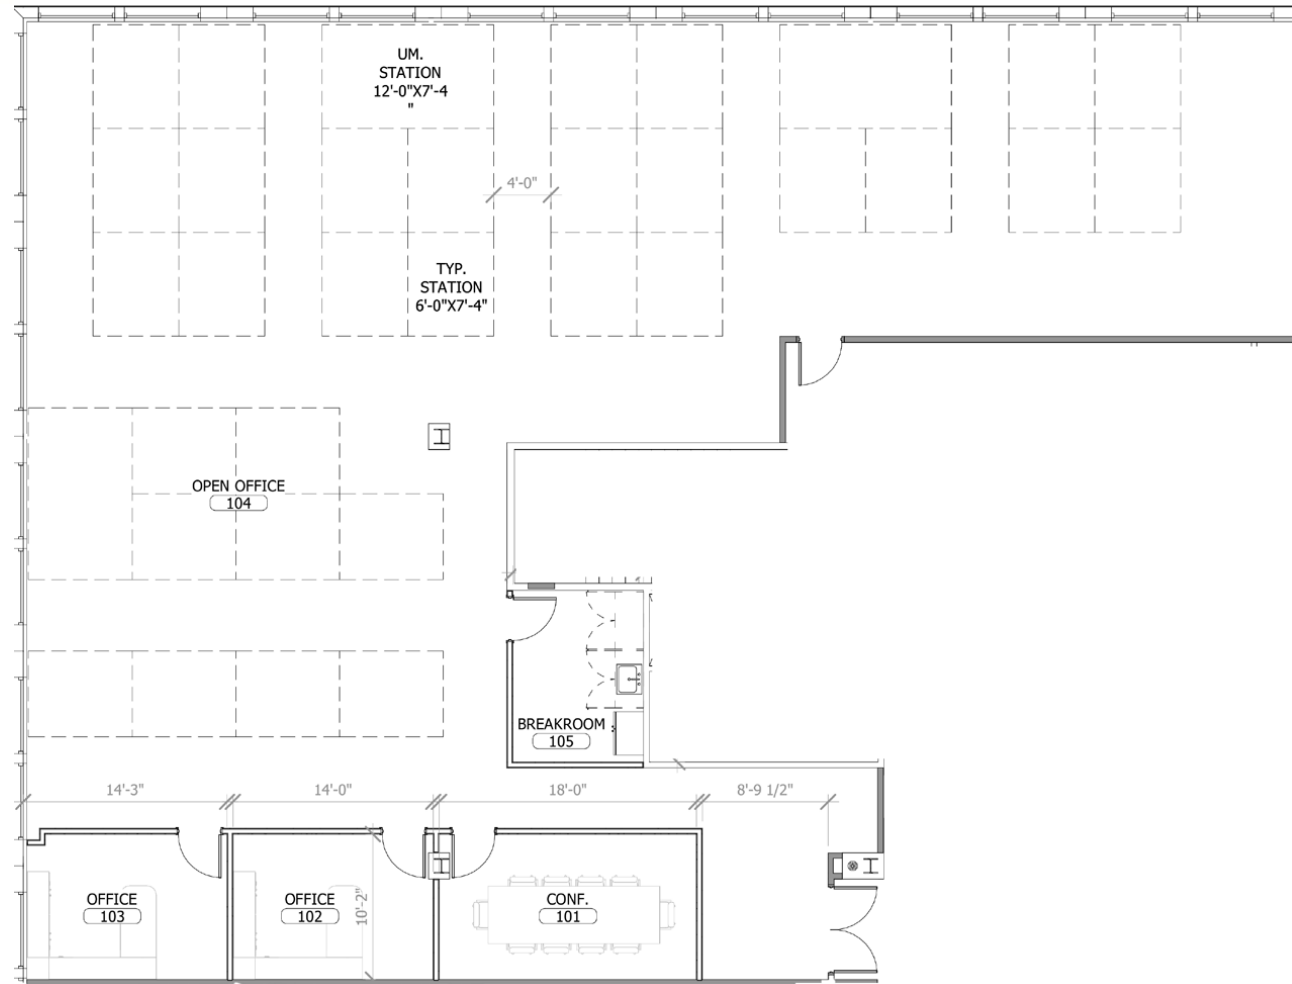

CenterPointe One

240 E. Central Parkway, Altamonte Springs, Florida 32701

Suite 2020 - 4,888 RSF

EMERSON
INTERNATIONAL, INC.
Member of the Emerson Group

Kenneth Koch
Director of Leasing
407.834.9560
kkoch@emerson-us.com
www.emerson-us.com