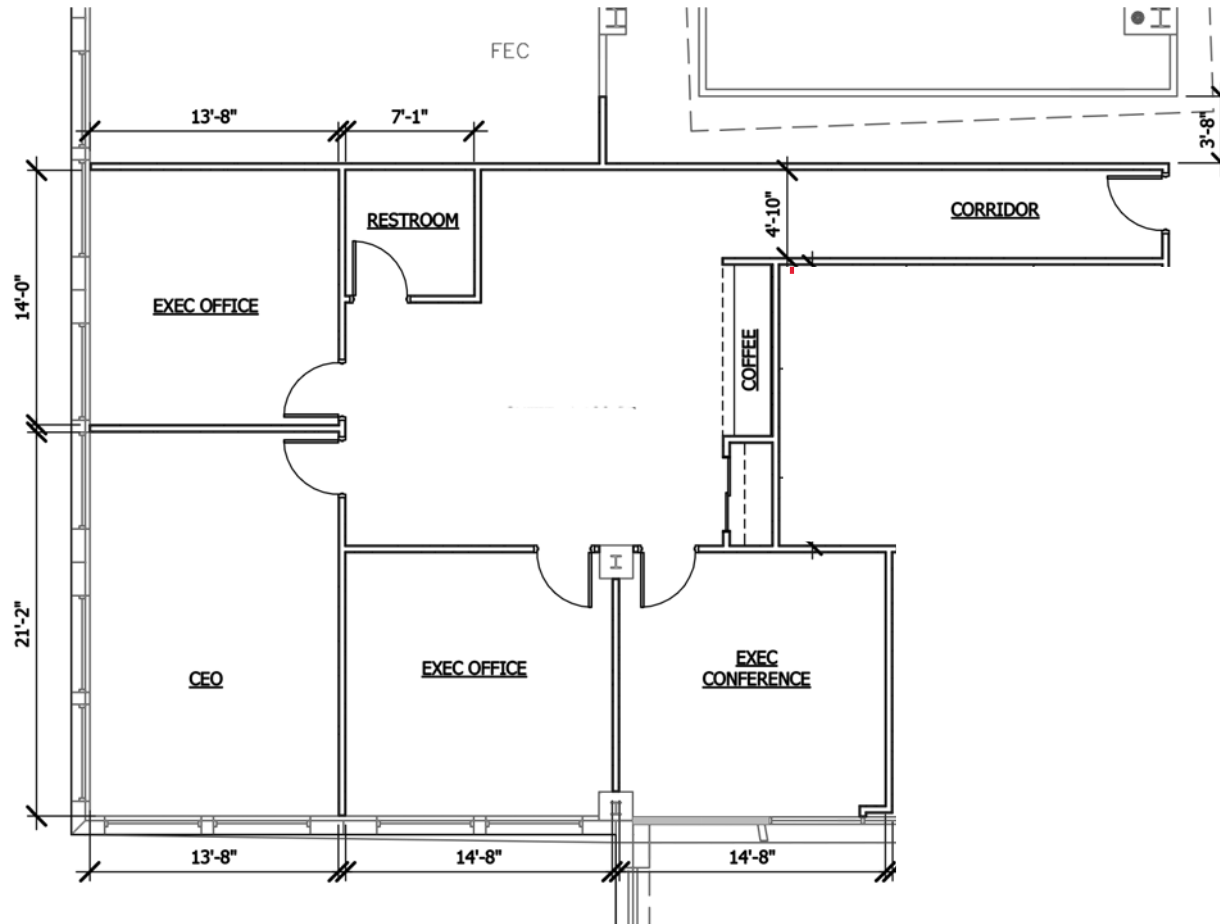

CenterPointe One

240 E. Central Parkway, Altamonte Springs, Florida 32701

Suite 2010 - 1,841 RSF

EMERSON
INTERNATIONAL, INC.
Member of the Emerson Group

Kenneth Koch
Director of Leasing
407.834.9560
kkoch@emerson-us.com
www.emerson-us.com