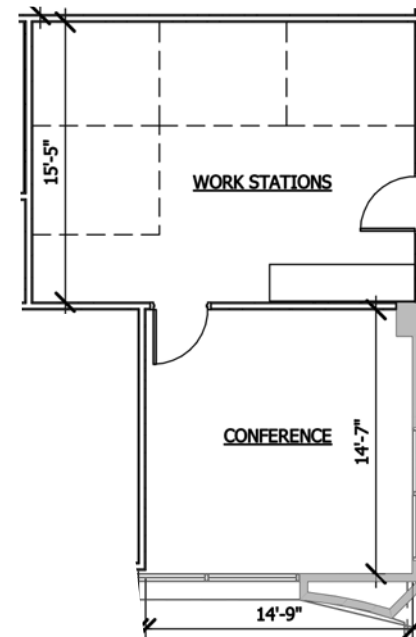

CenterPointe One

240 E. Central Parkway, Altamonte Springs, Florida 32701

Suite 2005 - 574 RSF

EMERSON
INTERNATIONAL, INC.
Member of the Emerson Group

Kenneth Koch
Director of Leasing
407.834.9560
kkoch@emerson-us.com
www.emerson-us.com