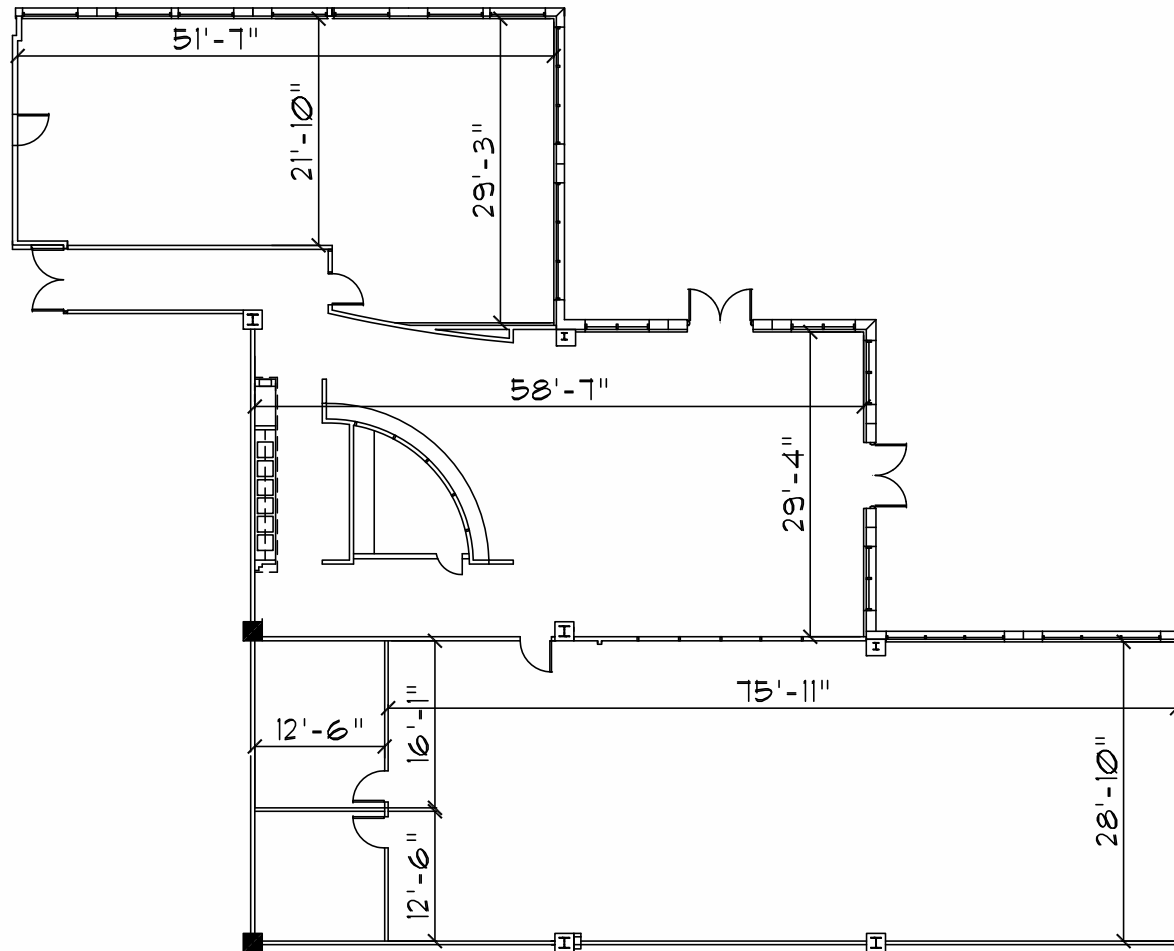

CenterPointe One

240 E. Central Parkway, Altamonte Springs, Florida 32701

Suite 1060 - 6,481 RSF

EMERSON
INTERNATIONAL, INC.
Member of the Emerson Group

Kenneth Koch
Director of Leasing
407.834.9560
kkoch@emerson-us.com
www.emerson-us.com