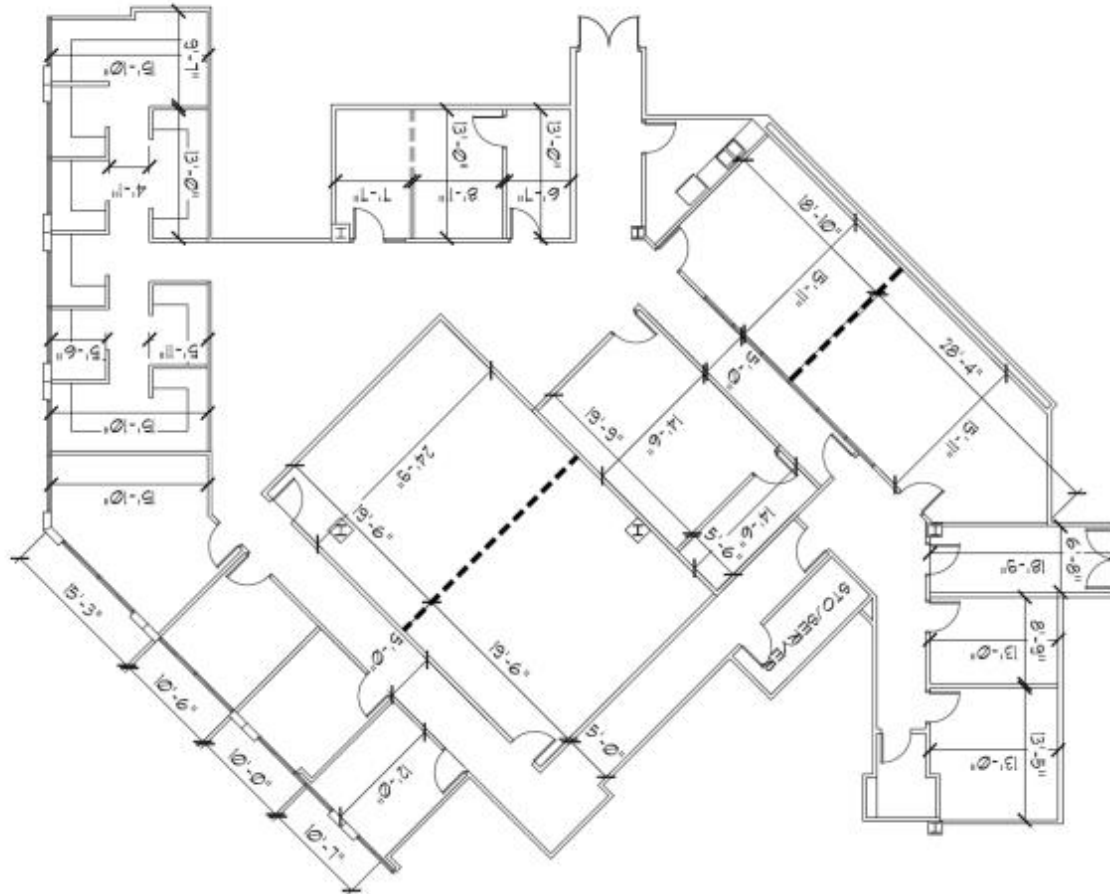

CenterPointe Two

220 E. Central Parkway, Altamonte Springs, Florida 32701

Suite 1020
6,999 RSF

EMERSON

INTERNATIONAL, INC.

Member of the Emerson Group

Kenneth Koch

Director of Leasing