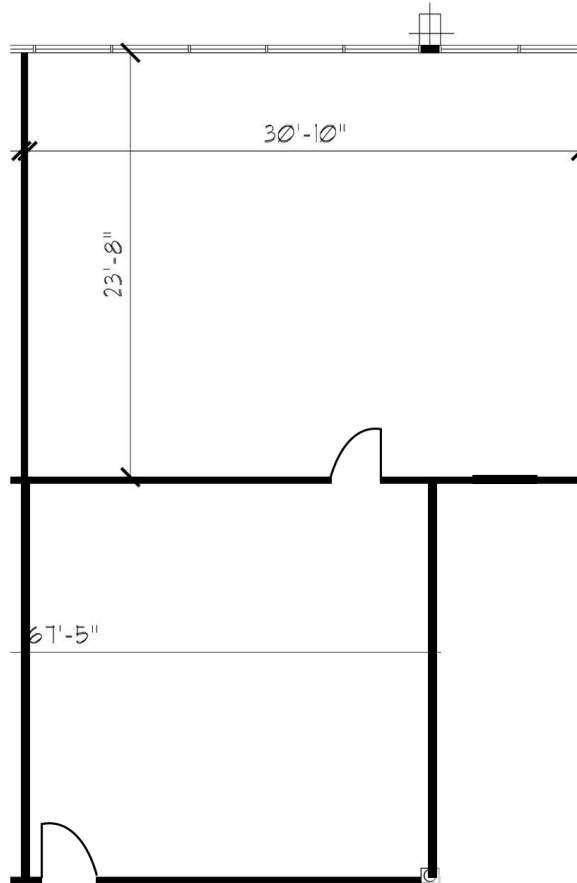

# Altamonte Lakeside Park

307 Crane Roost Boulevard Altamonte Springs, Florida 32701

Suite 2048 - 1,390 RSF