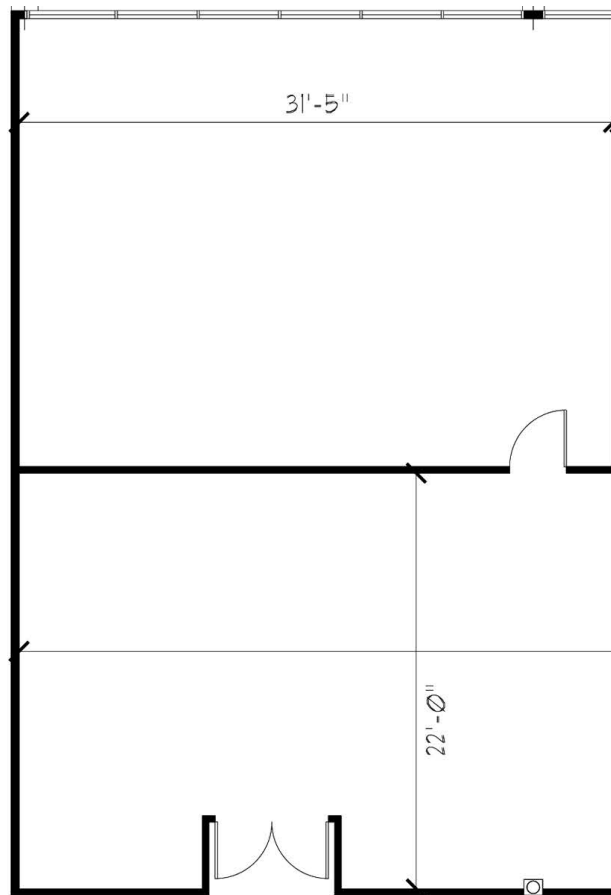

# Altamonte Lakeside Park

307 Crane Roost Boulevard Altamonte Springs, Florida 32701

Suite 2040 - 1,632 RSF