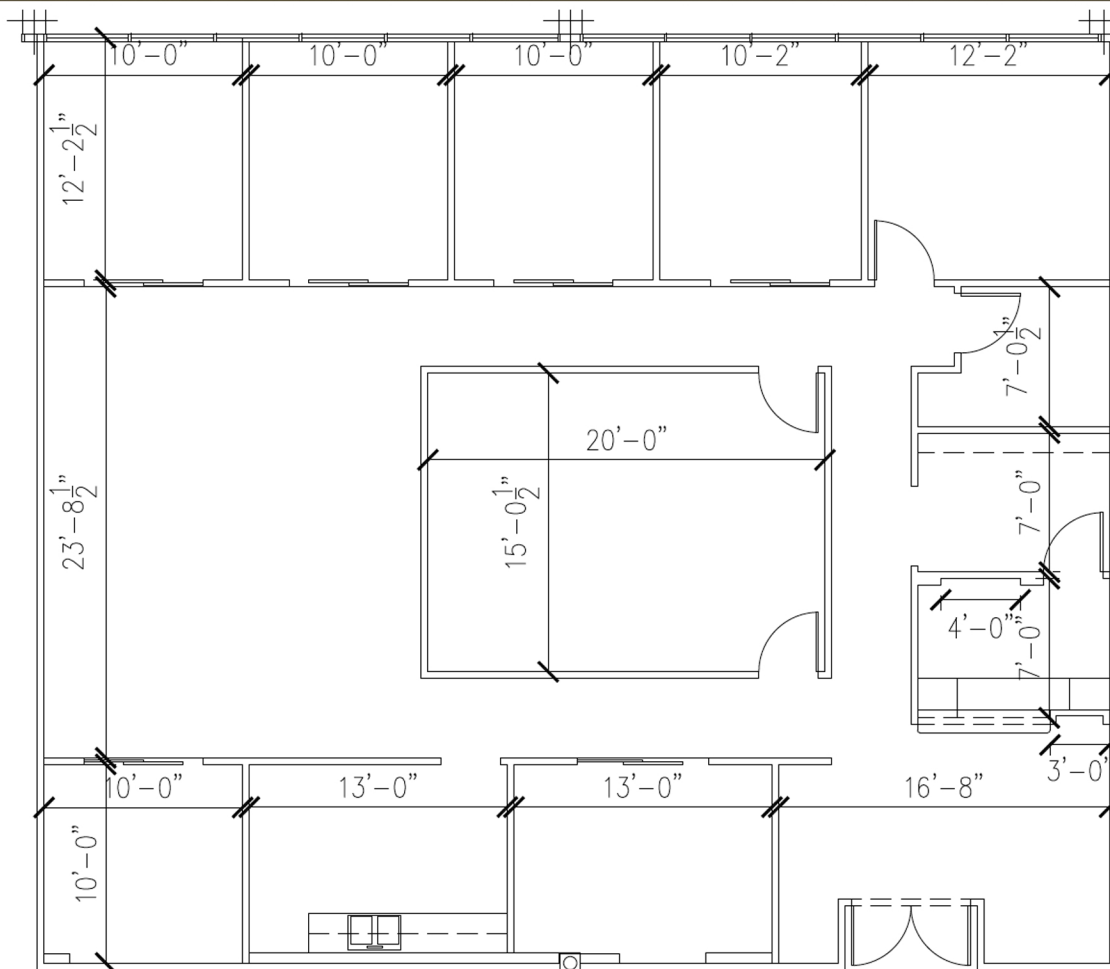

# Altamonte Lakeside Park

307 Crane Roost Boulevard Altamonte Springs, Florida 32701

**Suite 2020 - 2,843 RSF**