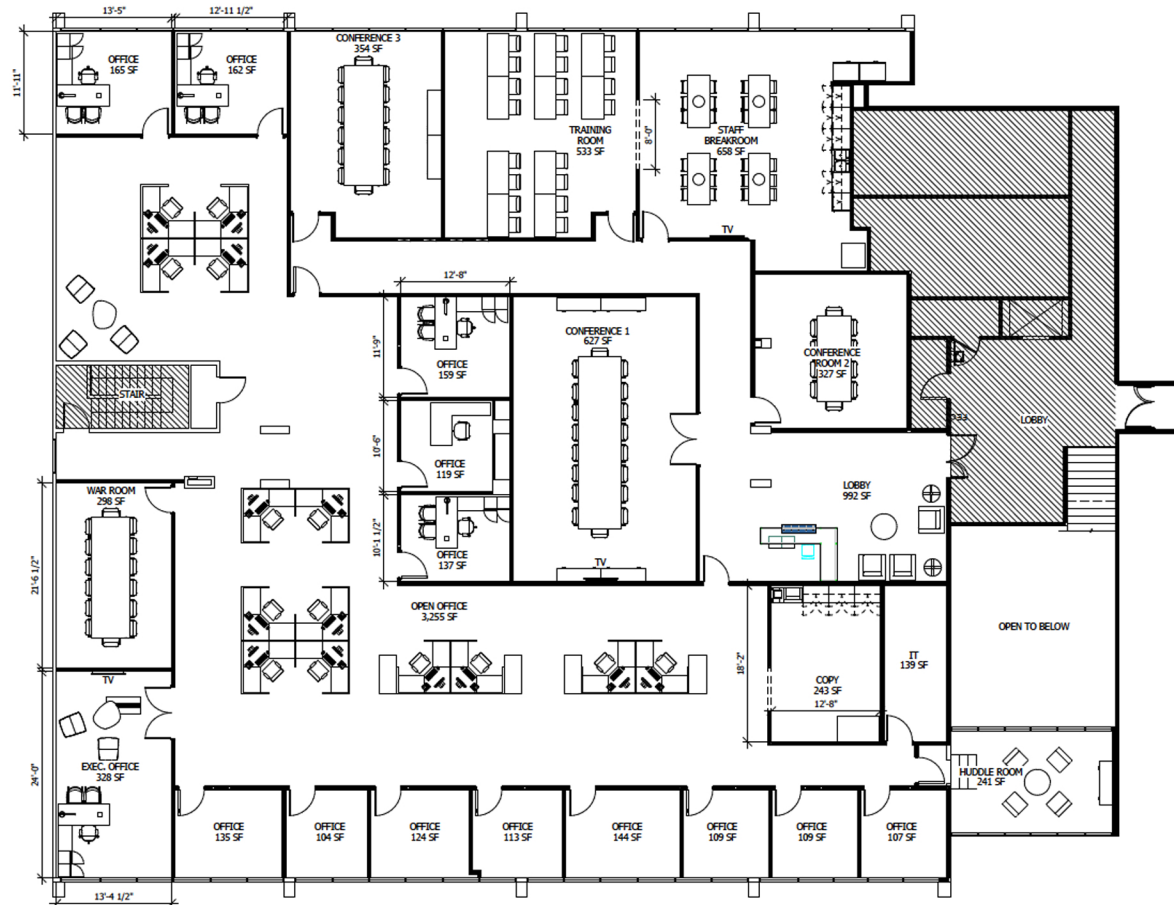

# Altamonte Lakeside Park

307 Crane Roost Boulevard Altamonte Springs, Florida 32701

**Suite 2010**  
**11,466 RSF**