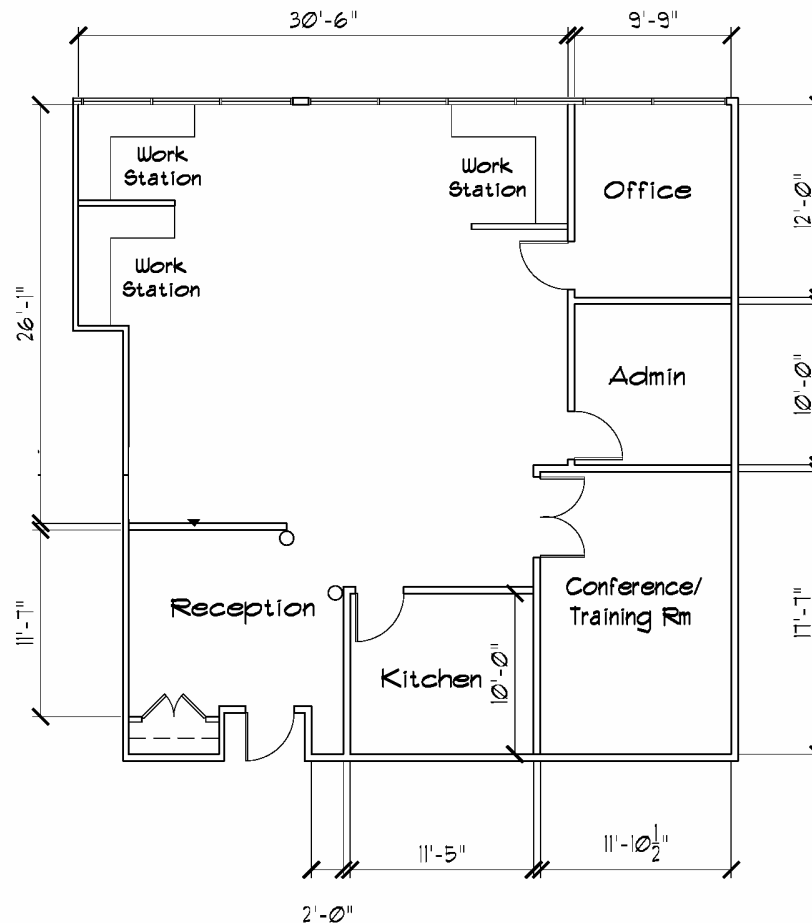

Altamonte Lakeside Park

307 Cranes Roost Boulevard Altamonte Springs, Florida 32701

Suite 1048 - 1,647 RSF

EMERSON
INTERNATIONAL, INC.
Member of the Emerson Group

Kenneth Koch
Director of Leasing
407.834.9560
kkoch@emerson-us.com
www.emerson-us.com