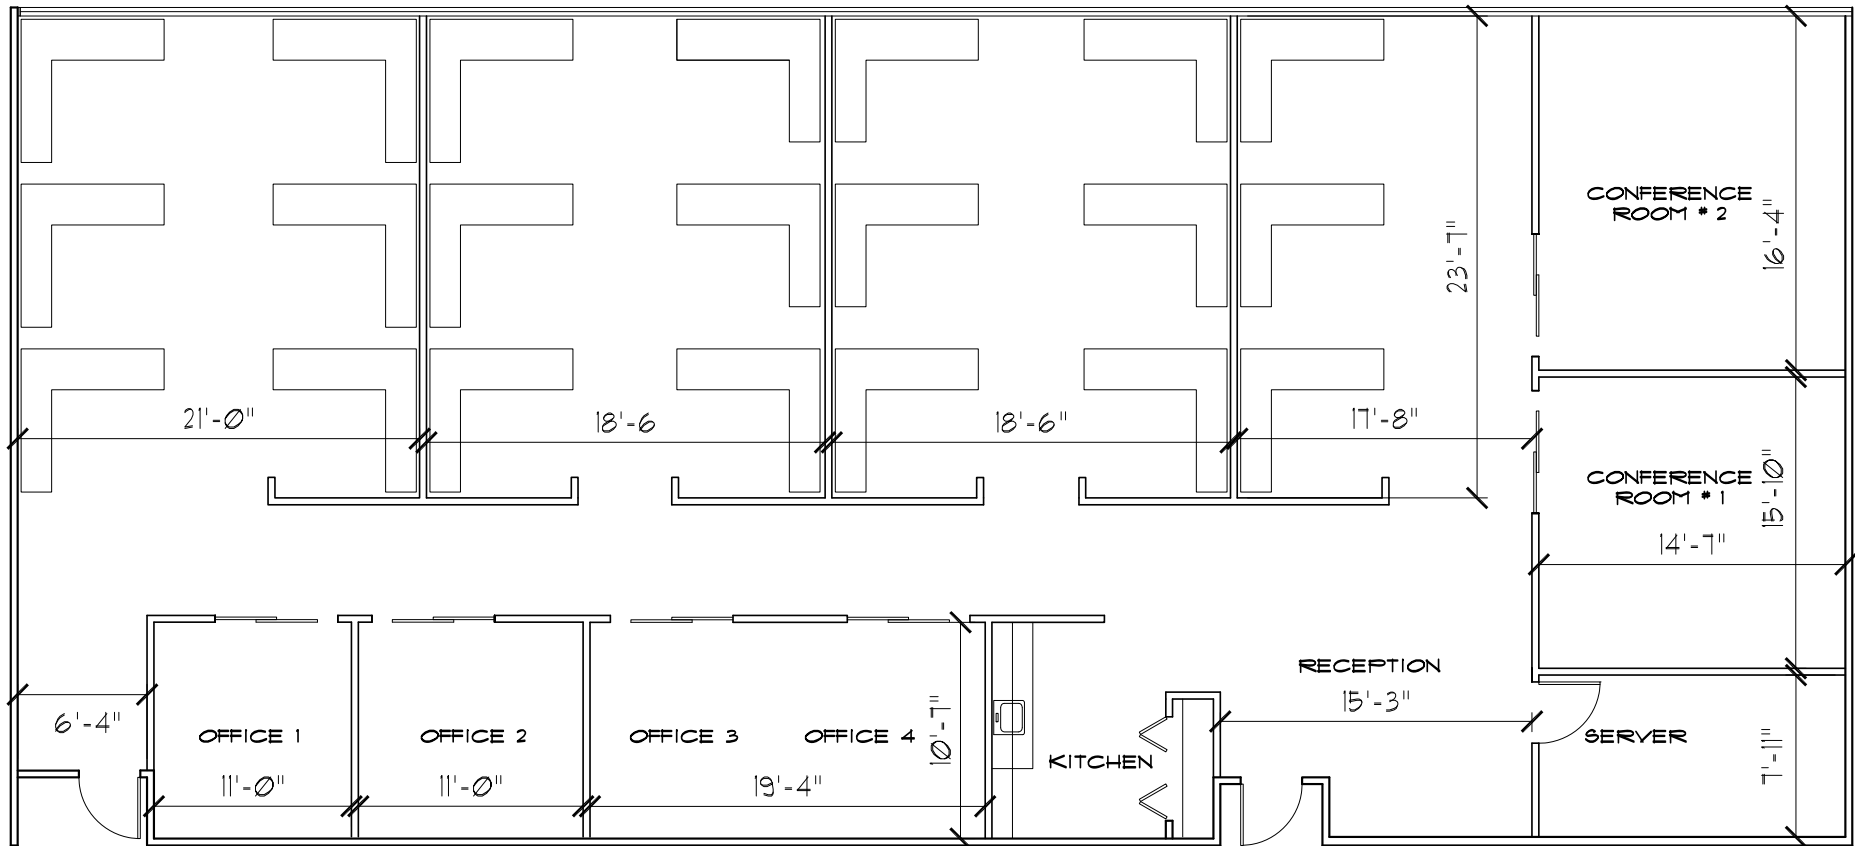

Altamonte Lakeside Park

307 Crane Roost Boulevard Altamonte Springs, Florida 32701

Suite 1040 - 4,356 RSF

EMERSON
INTERNATIONAL, INC.
Member of the Emerson Group

Kenneth Koch
Director of Leasing
407.834.9560
kkoch@emerson-us.com
www.emerson-us.com

Zac Starkey
Broker Associate
407.834.9560
zstarkey@emerson-us.com
www.emerson-us.com