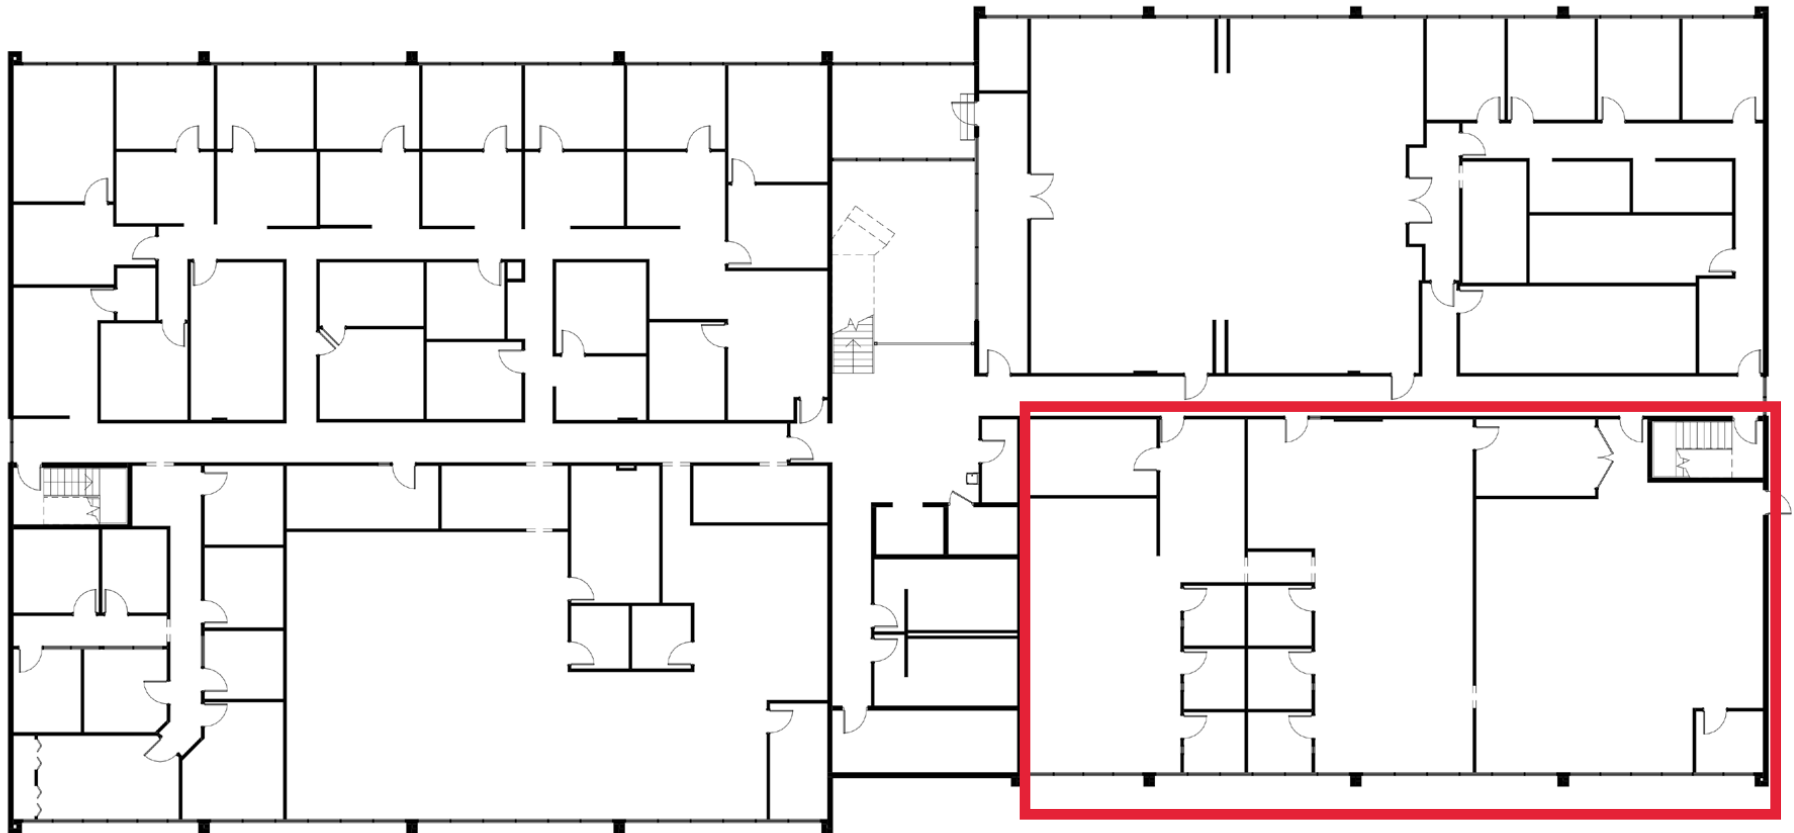

Altamonte Lakeside Park

283 Crane Roost Boulevard Altamonte Springs, Florida 32701

Suite 200 - 21,426 RSF

EMERSON

INTERNATIONAL, INC.

Member of the Emerson Group

Kenneth Koch
Director of Leasing
407.834.9560
kkoch@emerson-us.com
www.emerson-us.com