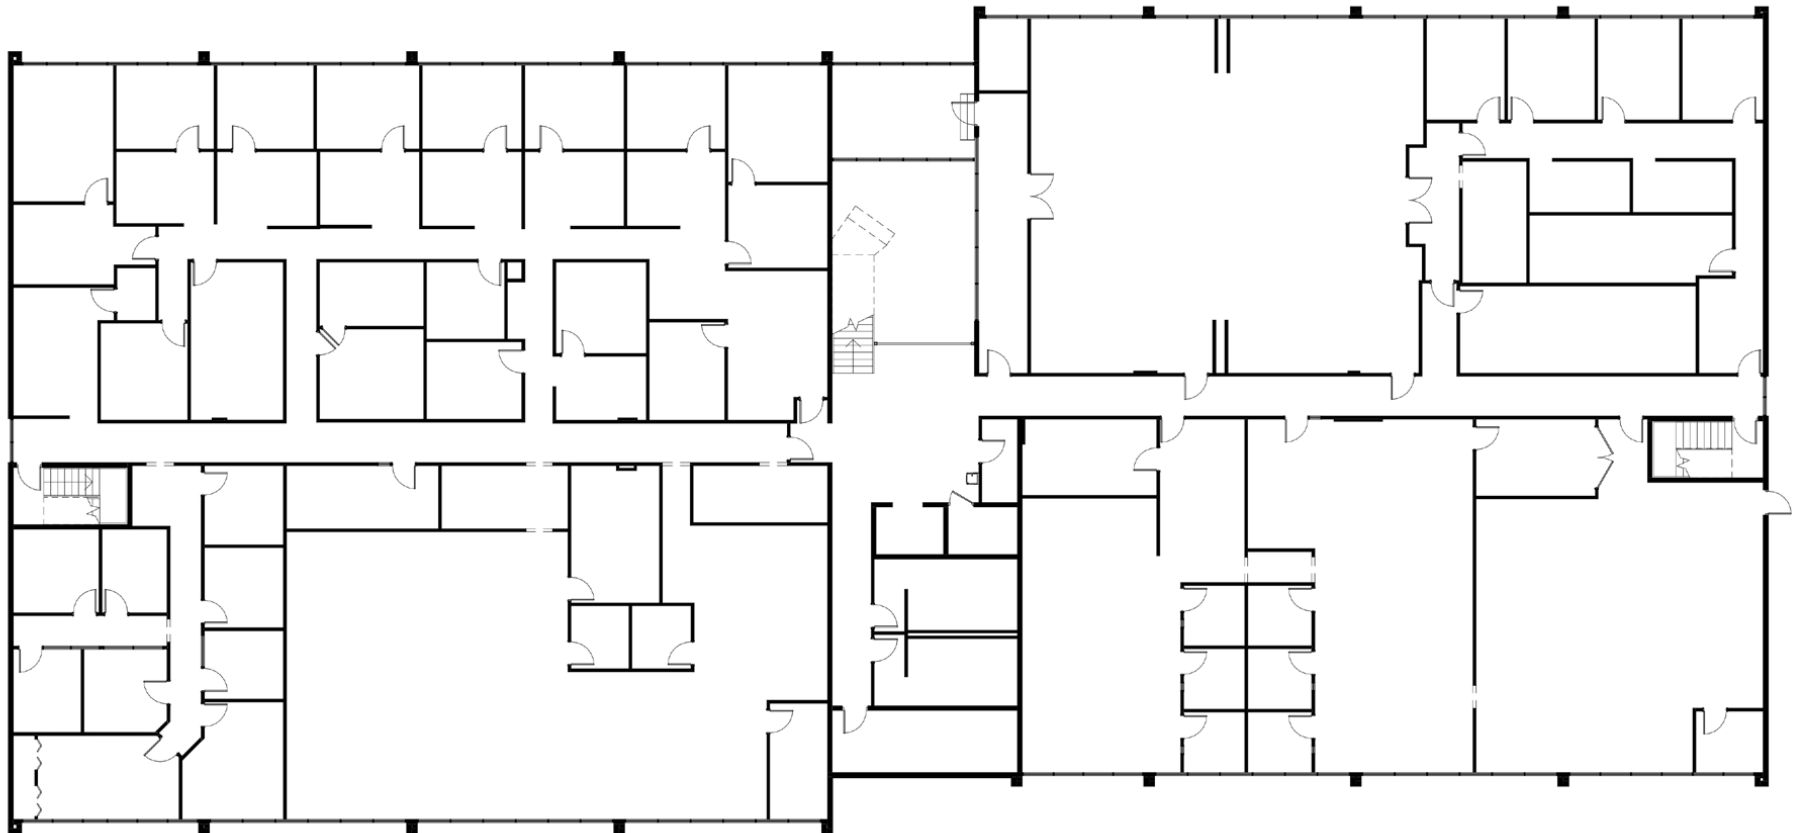

Altamonte Lakeside Park

283 Crane Roost Boulevard Altamonte Springs, Florida 32701

Suite 200 - 21,426 RSF

EMERSON

INTERNATIONAL, INC.

Member of the Emerson Group

Kenneth Koch
Director of Leasing
407.834.9560
kkoch@emerson-us.com
www.emerson-us.com