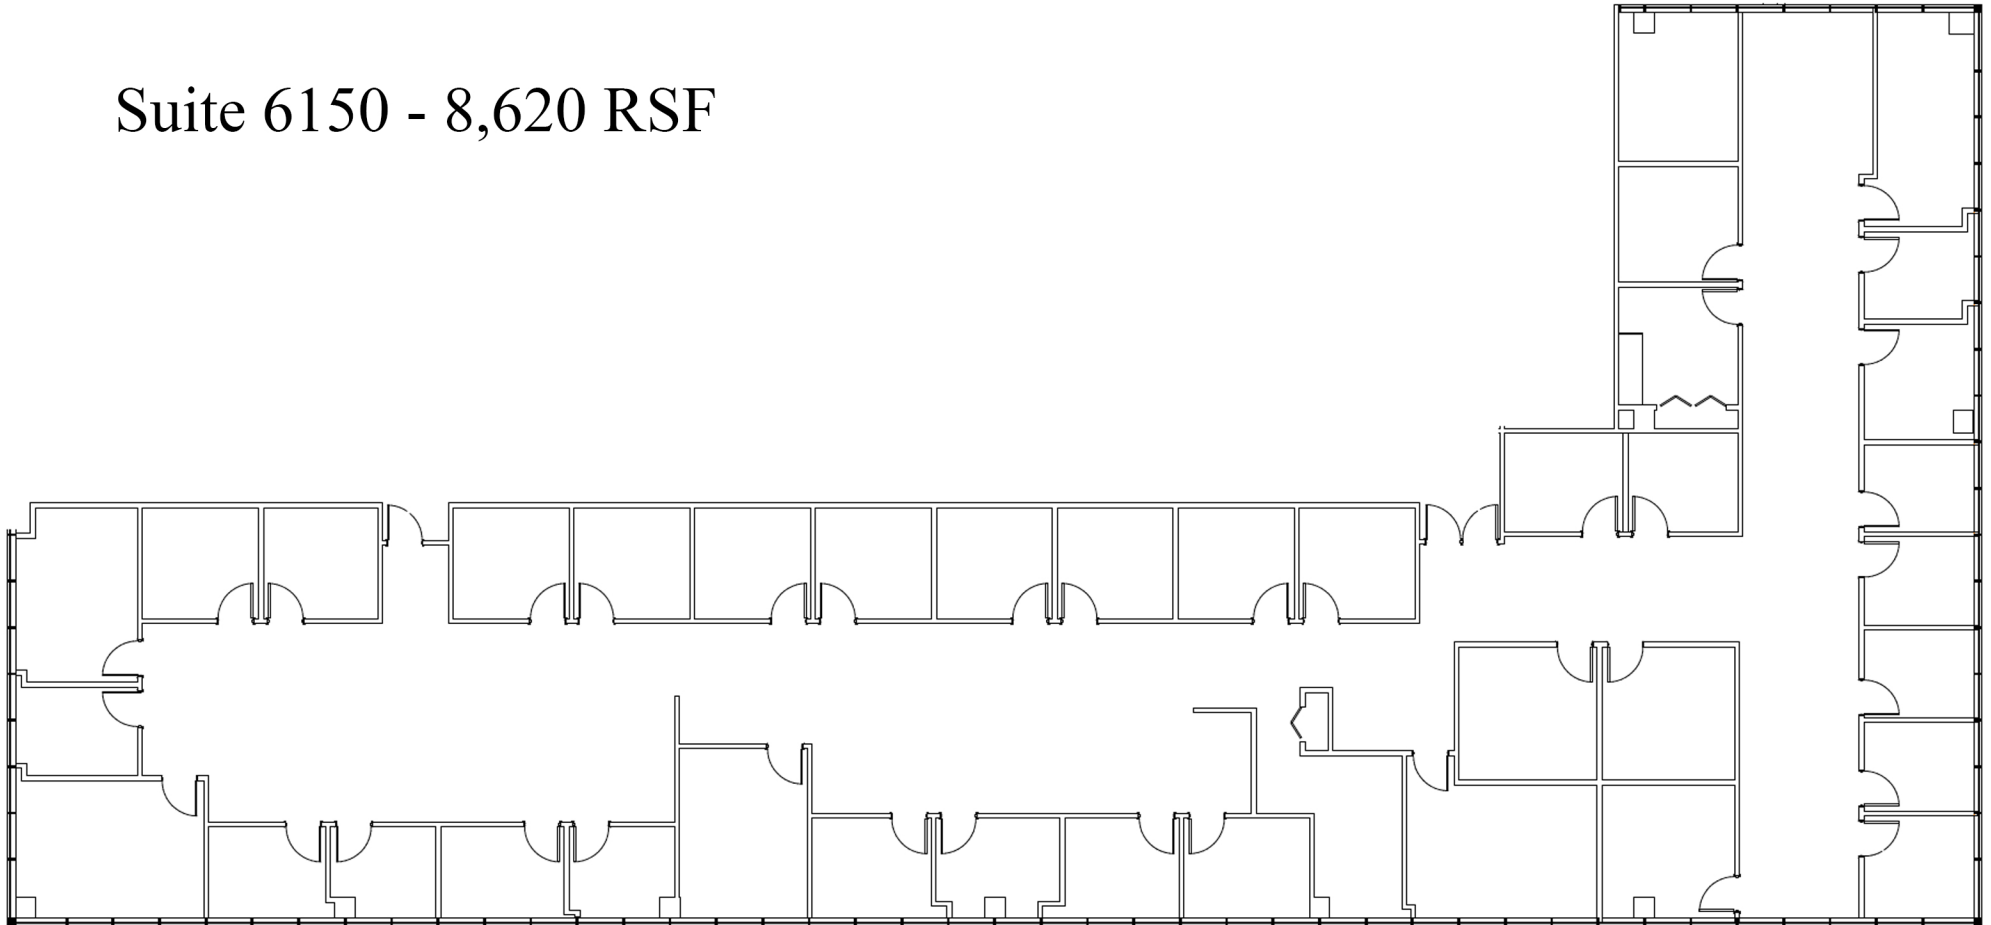

Sanlando Center 2180

2180 West State Road 434 Longwood, Florida 32779

Suite 6150 - 8,620 RSF

EMERSON

INTERNATIONAL, INC.

Member of the Emerson Group

Kenneth Koch
Director of Leasing
407.834.9560
kkoch@emerson-us.com
www.emerson-us.com