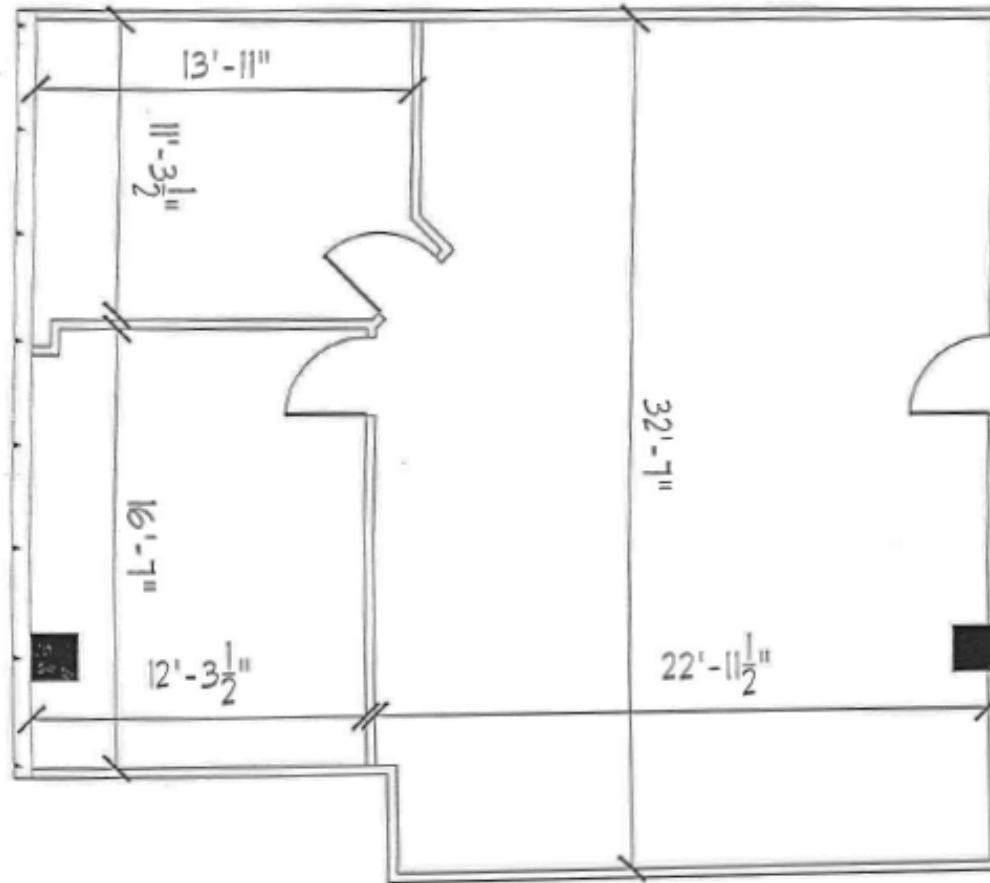

Sanlando Center 2180

2180 West State Road 434 Longwood, Florida 32779

Suite 6138 - 1,217 RSF

EMERSON

INTERNATIONAL, INC.

Member of the Emerson Group

Kenneth Koch
Director of Leasing
407.834.9560
kkoch@emerson-us.com
www.emerson-us.com