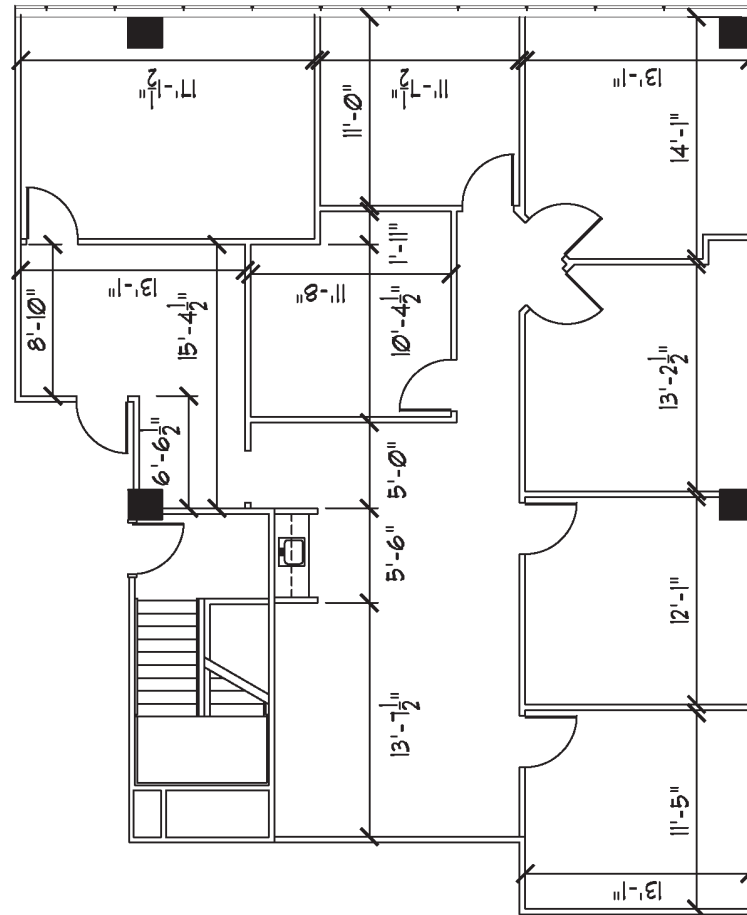

Sanlando Center 2180

2180 West State Road 434 Longwood, Florida 32779

Suite 6136 - 2,093 RSF

EMERSON

INTERNATIONAL, INC.

Member of the Emerson Group

Kenneth Koch
Director of Leasing
407.834.9560
kkoch@emerson-us.com
www.emerson-us.com