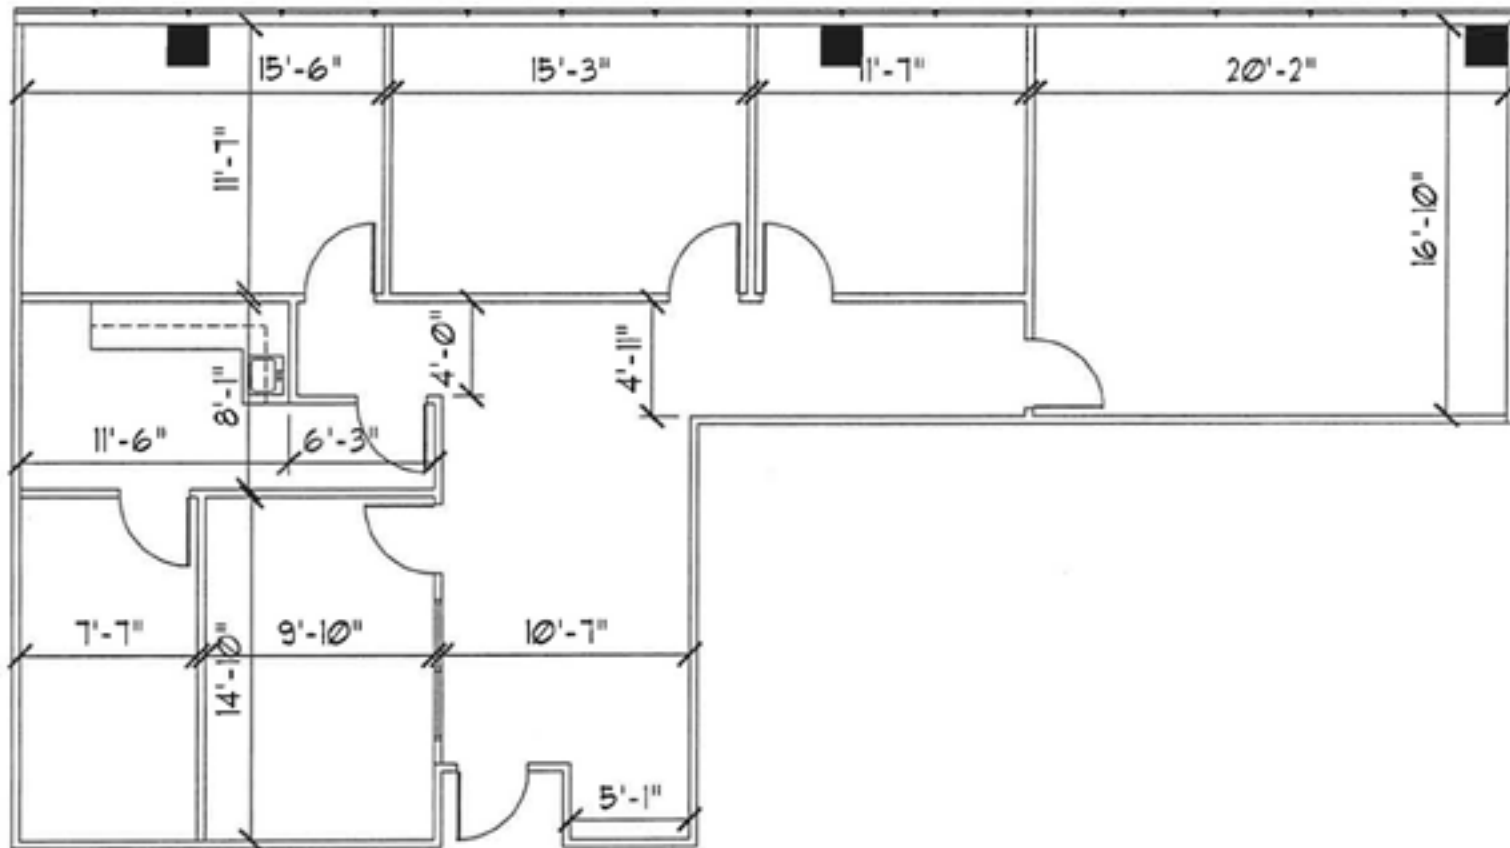

# Sanlando Center 2180

2180 West State Road 434 Longwood, Florida 32779

Suite 6116 - 1,919 RSF

**EMERSON**  
INTERNATIONAL, INC.  
*Member of the Emerson Group*

**Kenneth Koch**  
Director of Leasing  
407.834.9560  
kkoch@emerson-us.com  
www.emerson-us.com