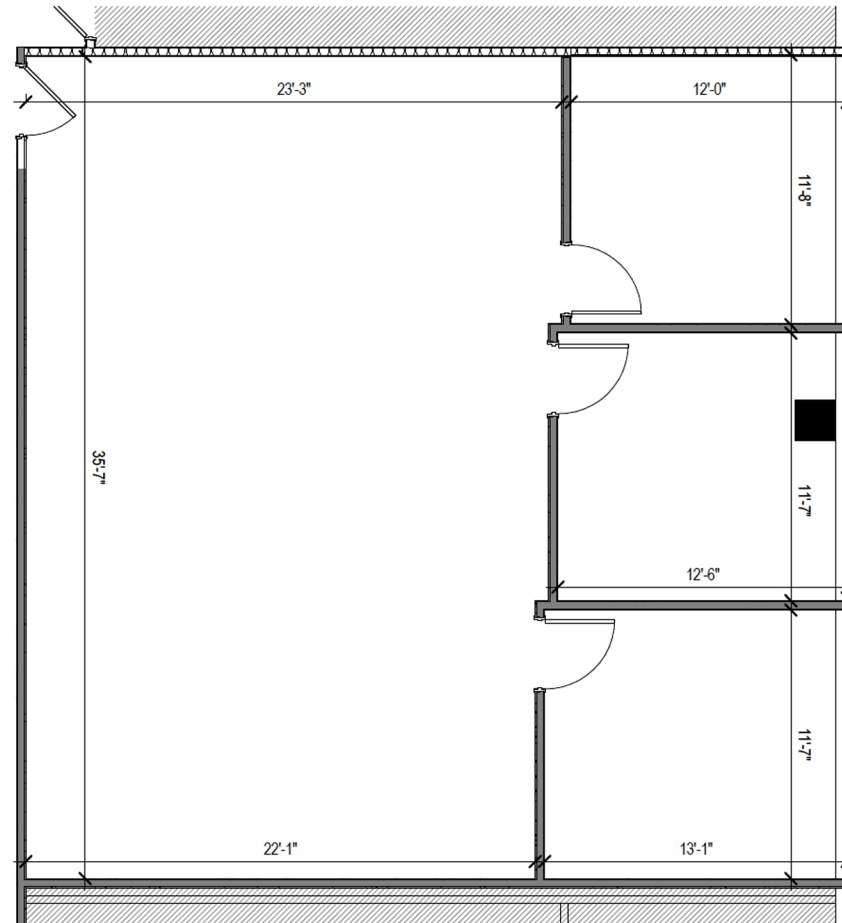

Sanlando Center 2180

2180 West State Road 434 Longwood, Florida 32779

Suite 6110 - 1,392 RSF

EMERSON

INTERNATIONAL, INC.

Member of the Emerson Group

Kenneth Koch
Director of Leasing
407.834.9560
kkoch@emerson-us.com
www.emerson-us.com