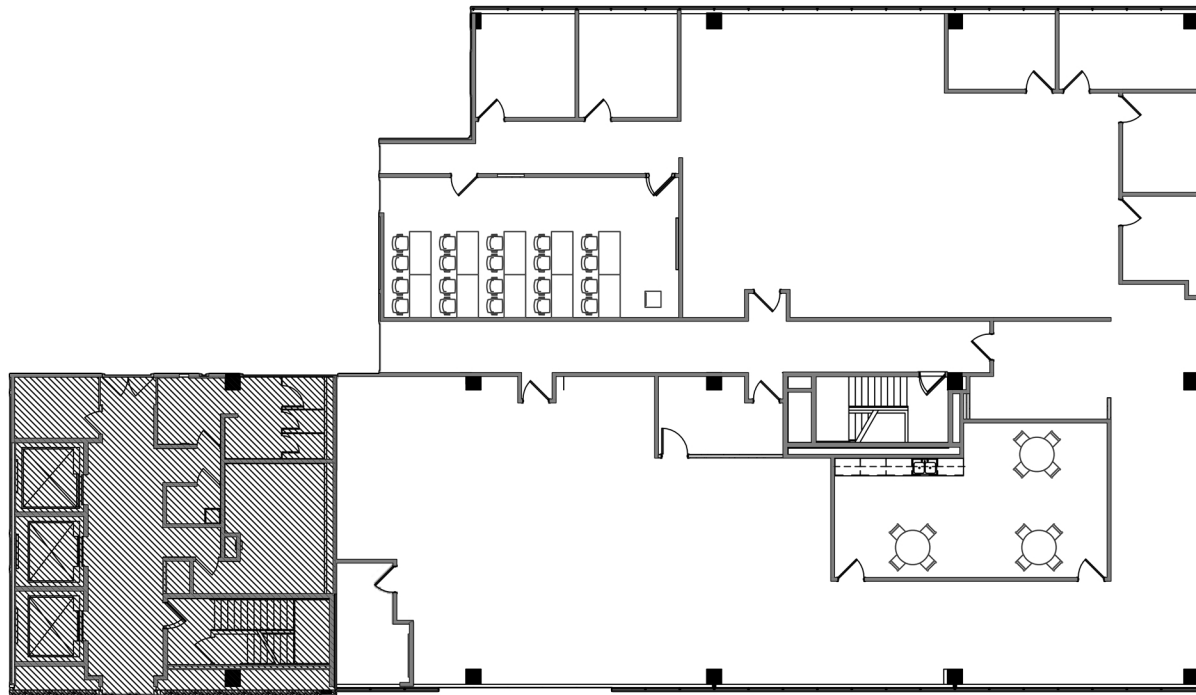

Sanlando Center 2180

2180 West State Road 434 Longwood, Florida 32779

Suite 2180 - 8,094 RSF

EMERSON

INTERNATIONAL, INC.

Member of the Emerson Group

Kenneth Koch
Director of Leasing
407.834.9560
kkoch@emerson-us.com
www.emerson-us.com