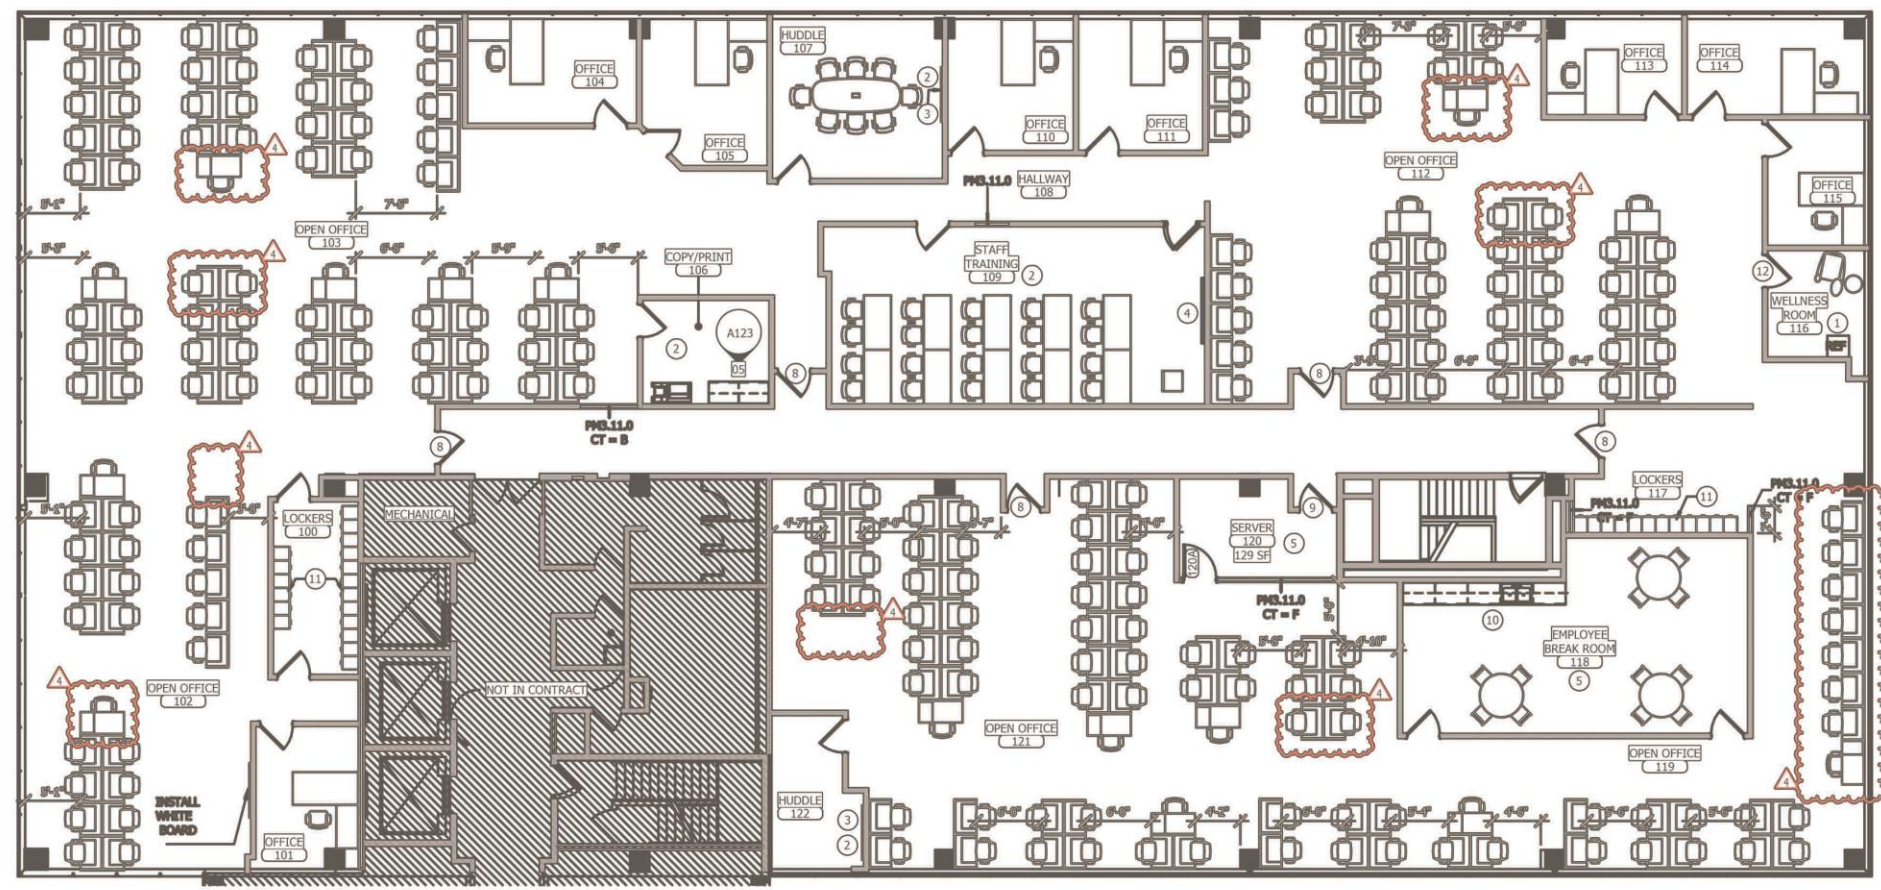

Sanlando Center 2180

2180 West State Road 434 Longwood, Florida 32779

Suites 2150, 2180 & 2190 - 12,922 RSF

EMERSON
INTERNATIONAL, INC.
Member of the Emerson Group

Kenneth Koch
Director of Leasing
407.834.9560
kkoch@emerson-us.com
www.emerson-us.com