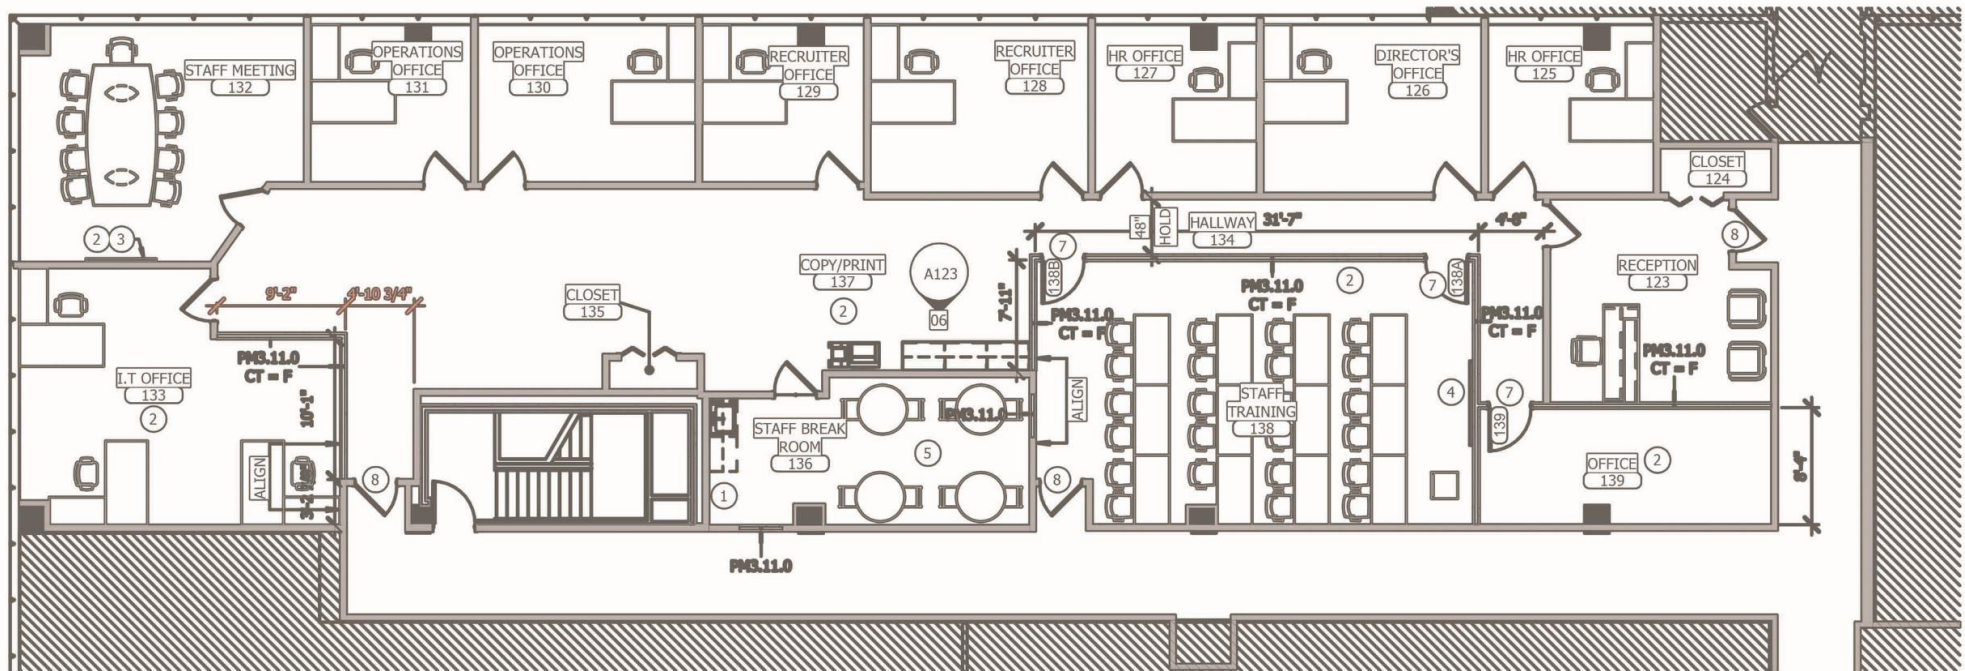

# Sanlando Center 2180

2180 West State Road 434 Longwood, Florida 32779

## Suite 2140 - 4,901 RSF