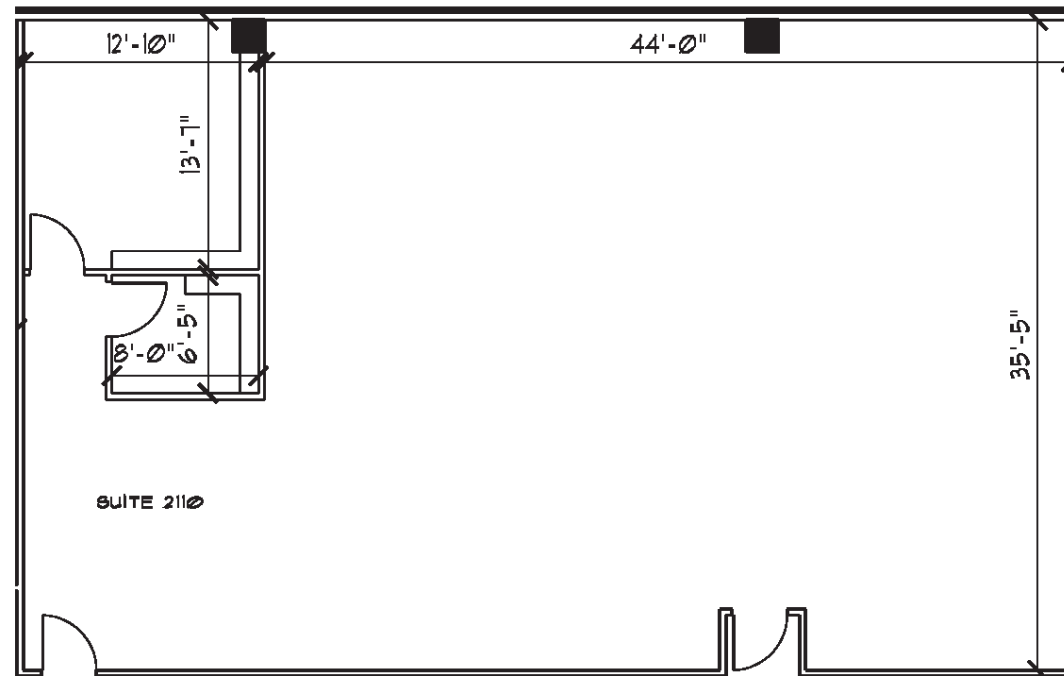

Sanlando Center 2180

2180 West State Road 434 Longwood, Florida 32779

Suite 2110 - 2,421 RSF

EMERSON

INTERNATIONAL, INC.

Member of the Emerson Group

Kenneth Koch
Director of Leasing
407.834.9560
kkoch@emerson-us.com
www.emerson-us.com