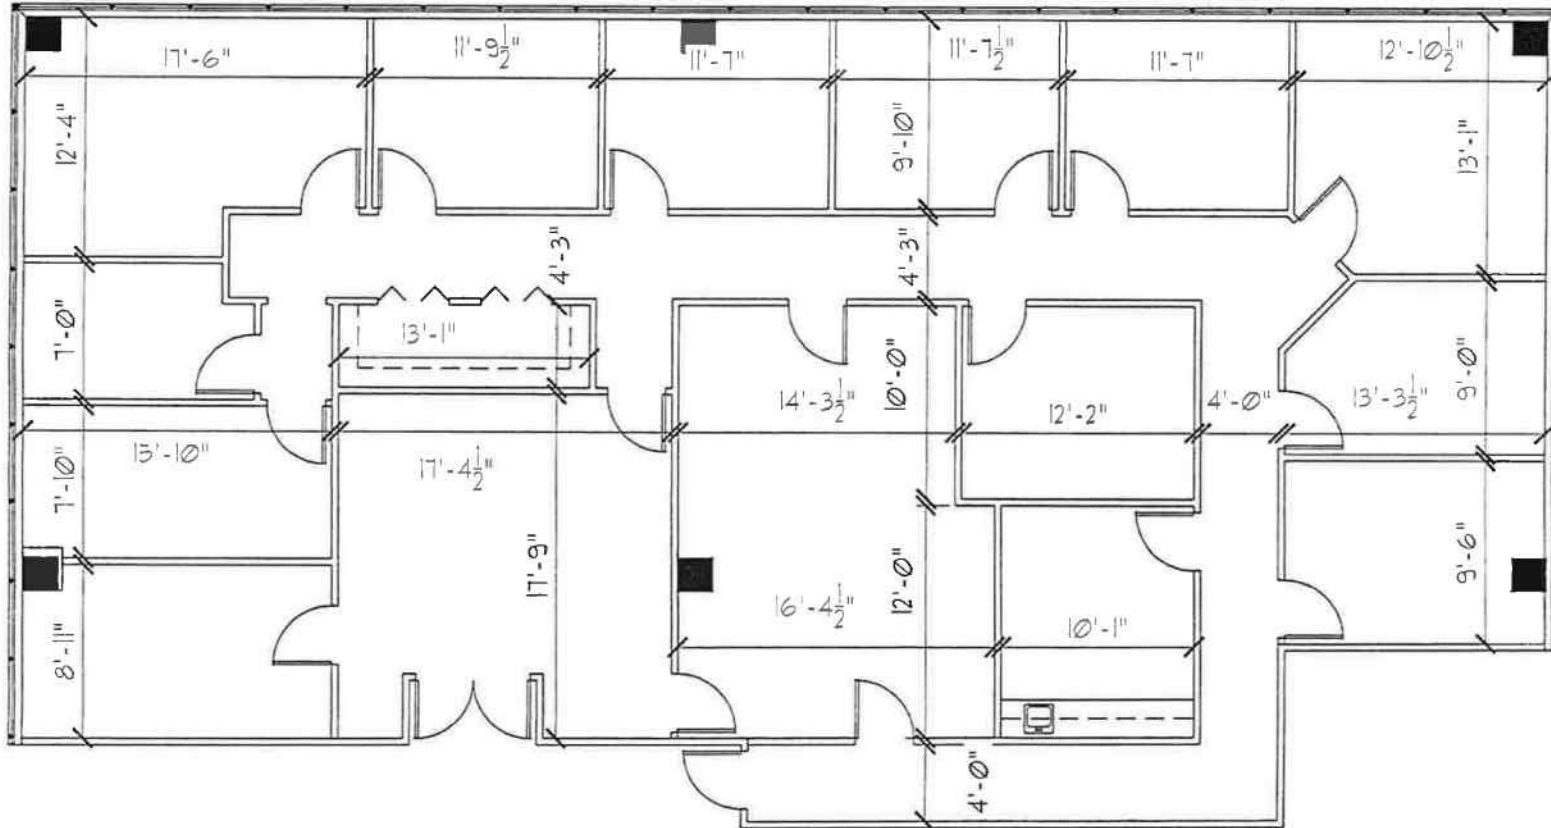

Sanlando Center 2180

2180 West State Road 434 Longwood, Florida 32779

Suite 1100 - 3,381 RSF

EMERSON

INTERNATIONAL, INC.

Member of the Emerson Group

Kenneth Koch
Director of Leasing
407.834.9560
kkoch@emerson-us.com
www.emerson-us.com