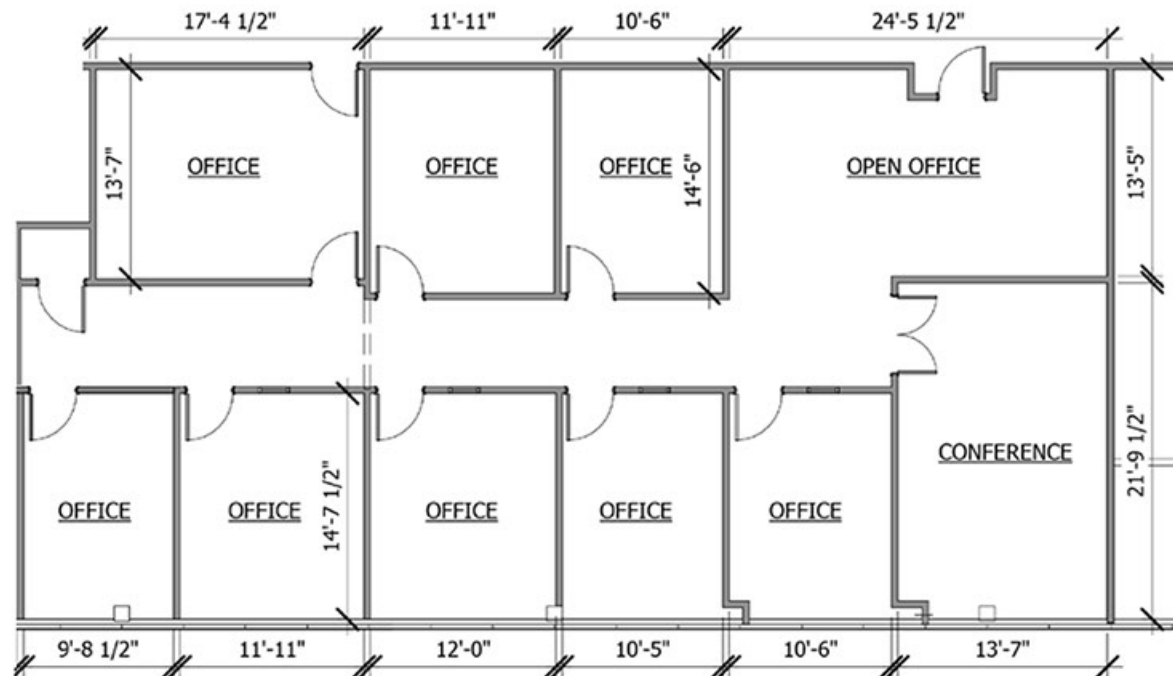

Sanlando Center 2170

2170 West State Road 434 Longwood, Florida 32779

Suite 470
3,402 RSF

EMERSON
INTERNATIONAL, INC.
Member of the Emerson Group

Kenneth Koch
Director of Leasing
407.834.9560
kkoch@emerson-us.com
www.emerson-us.com