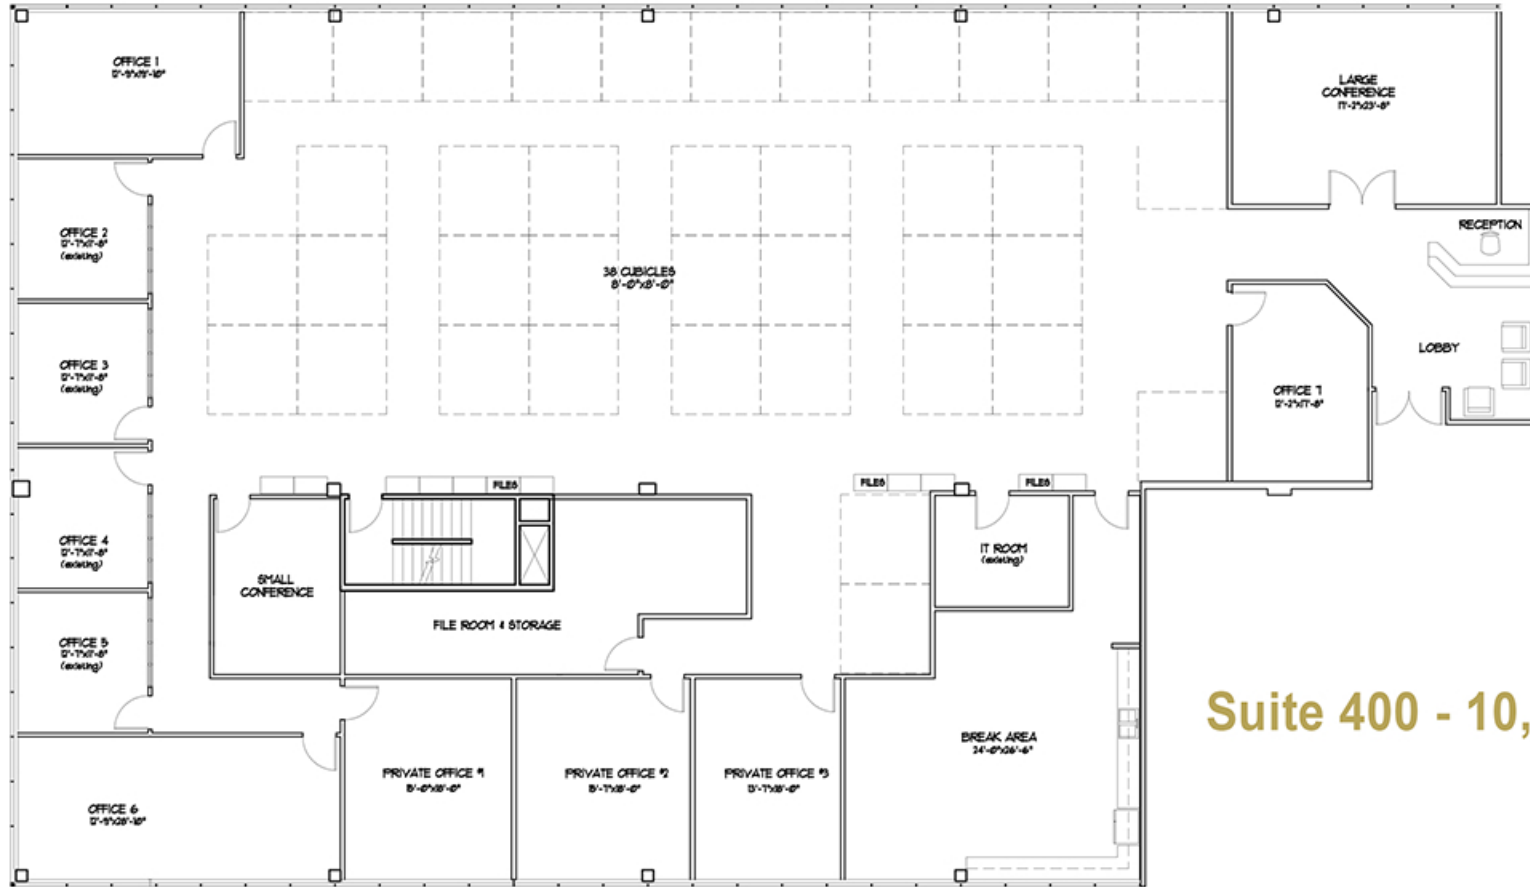

Sanlando Center 2170

2170 West State Road 434 Longwood, Florida 32779

Suite 400 - 10,445 RSF

EMERSON
INTERNATIONAL, INC.
Member of the Emerson Group

Kenneth Koch
Director of Leasing
407.834.9560
kkoch@emerson-us.com
www.emerson-us.com