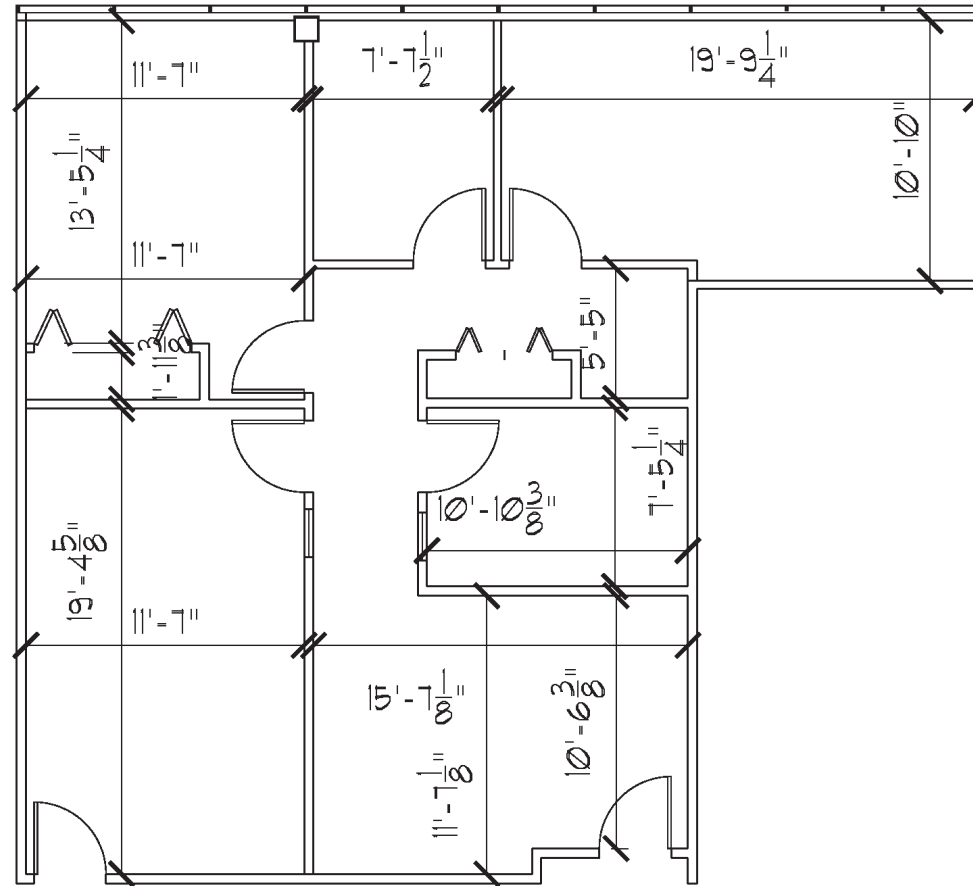

Sanlando Center 2170

2170 West State Road 434 Longwood, Florida 32779

Suite 385 - 1,322 RSF

EMERSON

INTERNATIONAL, INC.

Member of the Emerson Group

Kenneth Koch
Director of Leasing
407.834.9560
kkoch@emerson-us.com
www.emerson-us.com