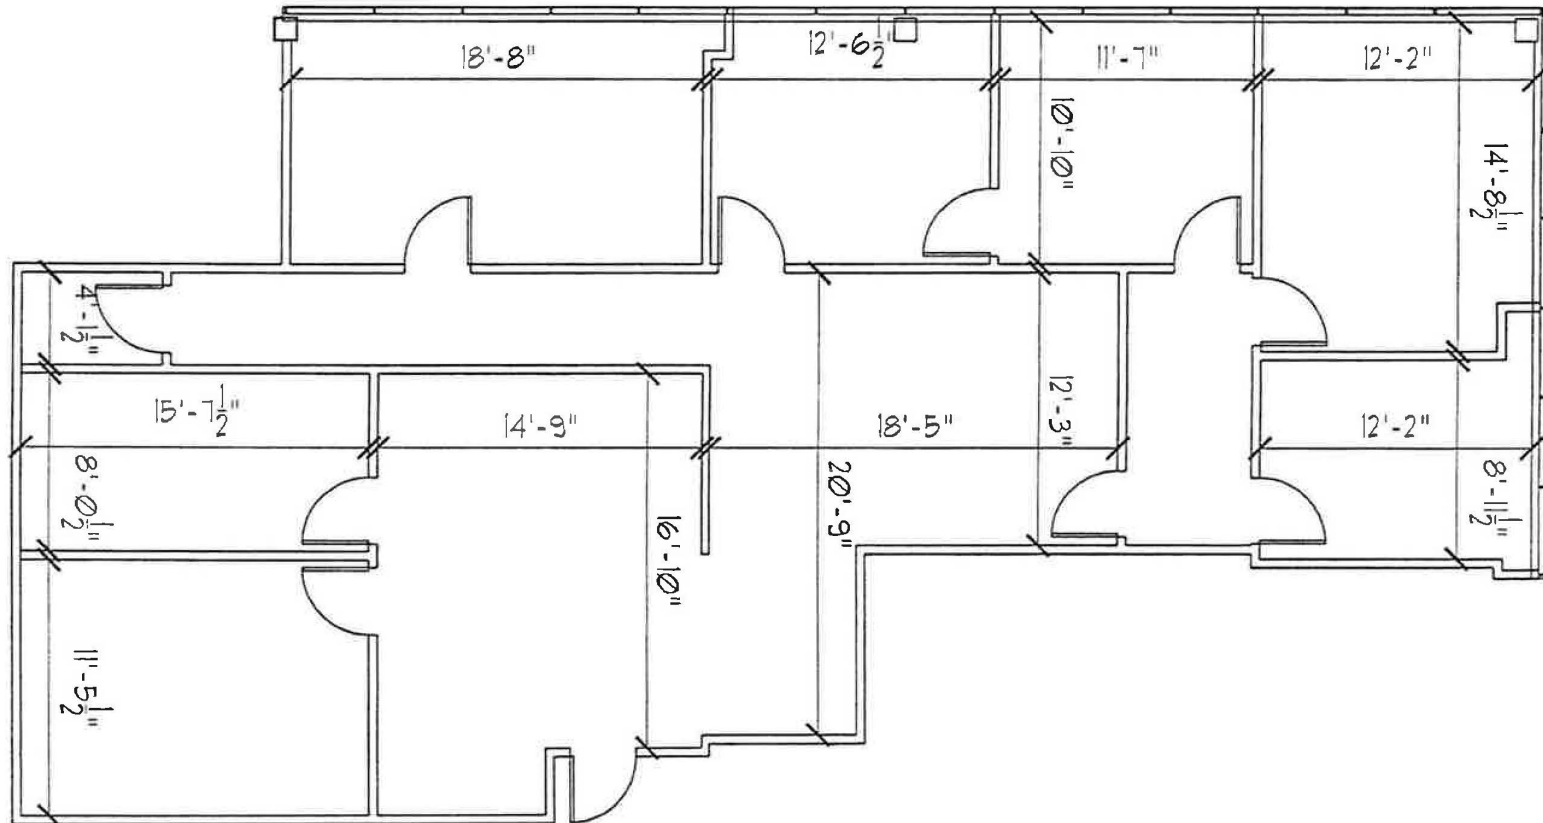

Sanlando Center 2170

2170 West State Road 434 Longwood, Florida 32779

Suite 384 - 2,212 RSF

EMERSON

INTERNATIONAL, INC.

Member of the Emerson Group

Kenneth Koch
Director of Leasing
407.834.9560
kkoch@emerson-us.com
www.emerson-us.com