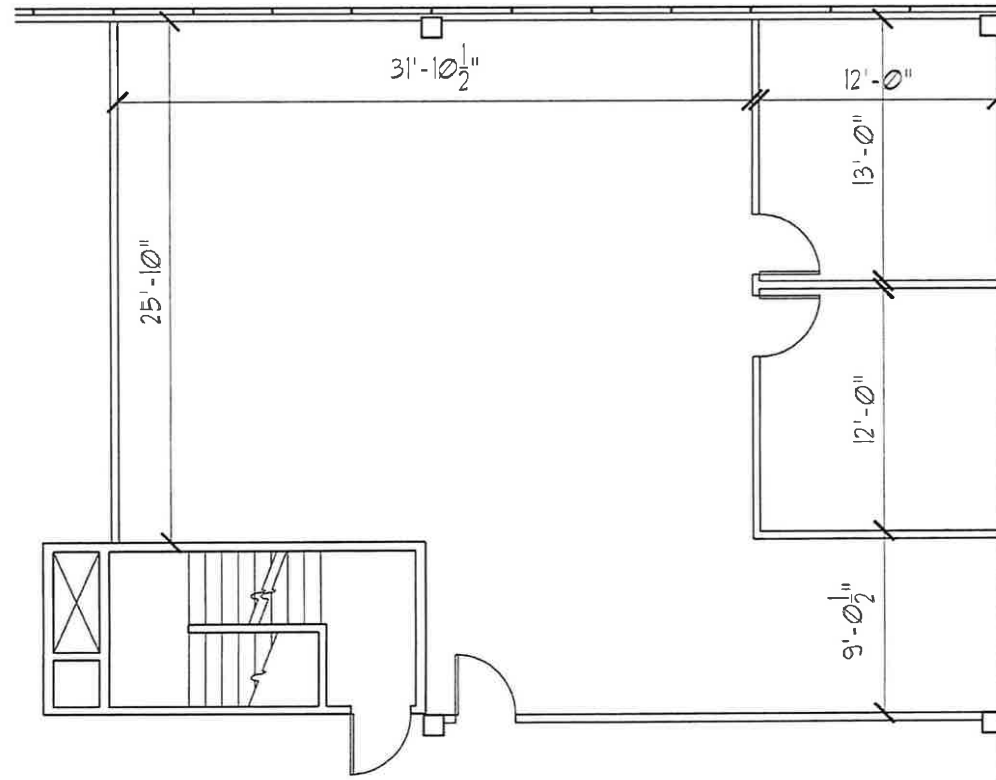

Sanlando Center 2170

2170 West State Road 434 Longwood, Florida 32779

Suite 380 - 1,621 RSF

EMERSON

INTERNATIONAL, INC.

Member of the Emerson Group

Kenneth Koch
Director of Leasing
407.834.9560
kkoch@emerson-us.com
www.emerson-us.com