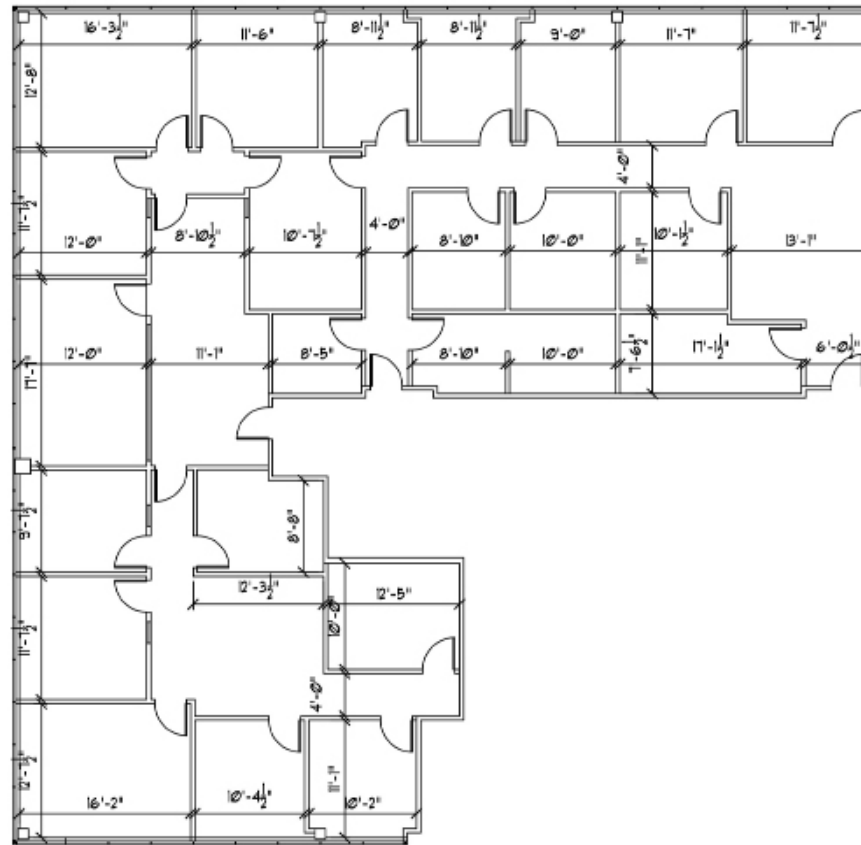

Sanlando Center 2170

2170 West State Road 434 Longwood, Florida 32779

Suite 330 - 5,079 RSF

EMERSON

INTERNATIONAL, INC.

Member of the Emerson Group

Kenneth Koch
Director of Leasing
407.834.9560
kkoch@emerson-us.com
www.emerson-us.com