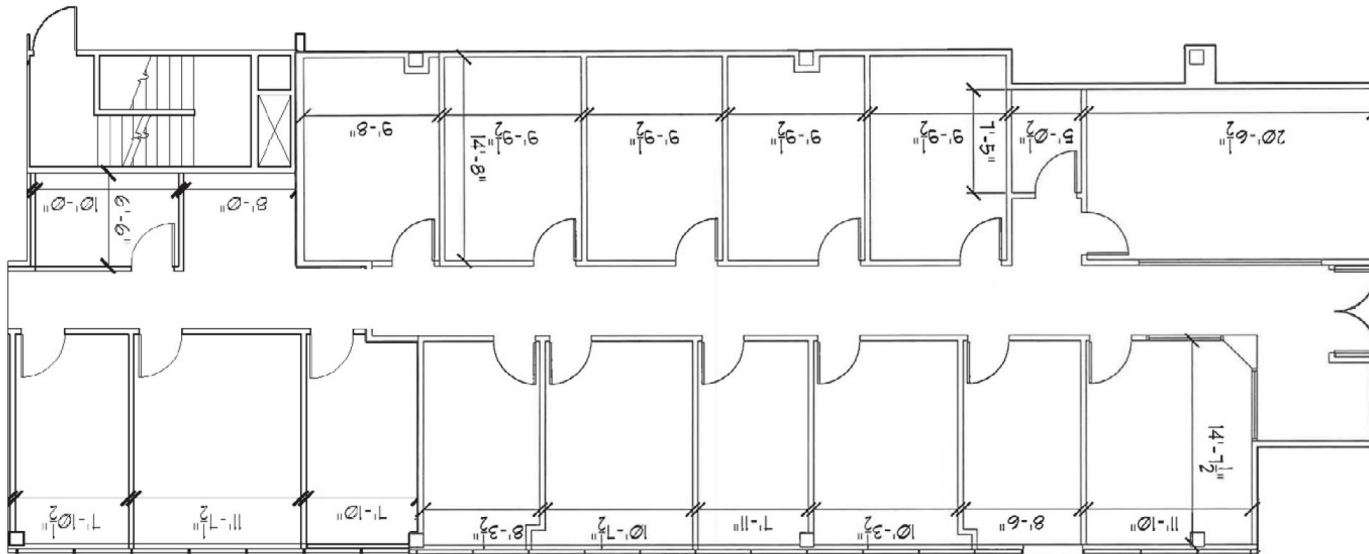

# Sanlando Center 2170

2170 West State Road 434 Longwood, Florida 32779

Suite 252 - 3,540 RSF

**EMERSON**  
INTERNATIONAL, INC.  
*Member of the Emerson Group*

**Kenneth Koch**  
Director of Leasing  
407.834.9560  
kkoch@emerson-us.com  
www.emerson-us.com