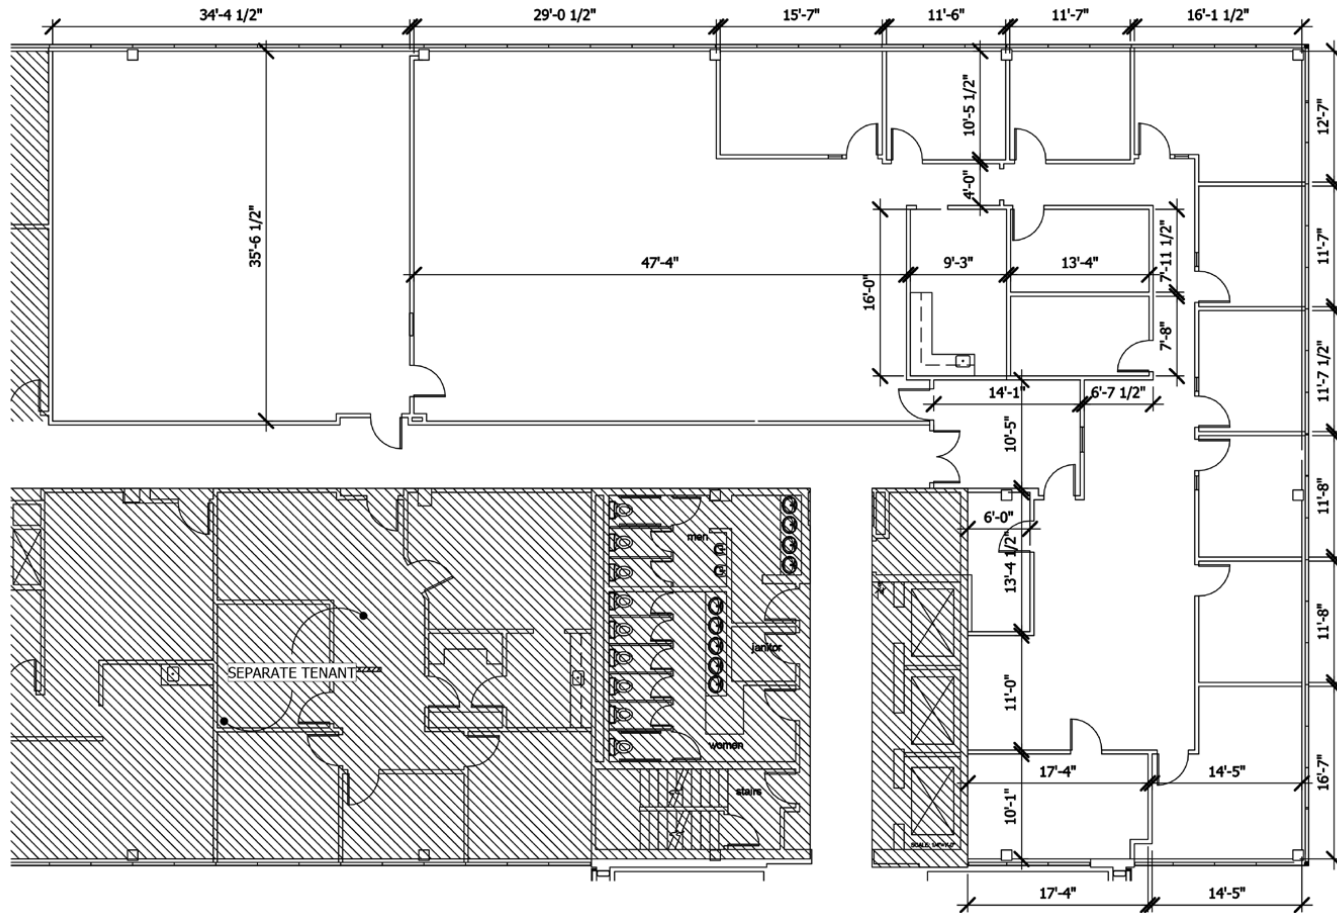

Sanlando Center 2170

2170 West State Road 434 Longwood, Florida 32779

Suite 100 - 6,634 RSF

EMERSON
INTERNATIONAL, INC.
Member of the Emerson Group

Kenneth Koch
Director of Leasing
407.834.9560
kkoch@emerson-us.com
www.emerson-us.com